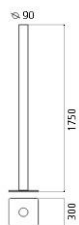

## LUMINAIRE

- Watt: **45W**
- Voltage: **220-240V**
- Delivered lumens output: **3332lm**
- CCT: **2700K**
- Efficiency: **87%**
- Efficacy: **74.04lm/W**
- CRI: **90**
- Dimmer Typology: **Microswitch Dimmer**

## DESCRIPTION

With simple geometry, stripped of all formal digressions and reduced to its basics, Ilio draws attention through saturated colour, available in 7 variations. A mono-material aluminium cylinder supports a 39W LED optical engine on the top, which produces high-efficiency diffused indirect light emissions. With a flow of more than 2700 lumen and an 80% yield, it ensures the general lighting of a room. With light regulator configured to controlled socket, dimmer microswitch.

## DIMENSIONS

- Height: **cm 175**
- Diameter: **cm 9**
- Base Length: **cm 30**
- Base Width: **cm 30**
- Impact Resistance: **N.D.**
- Glow Wire Test: **750°**

## SOURCES INCLUDED

- Category: **Led**
- Number: **1**
- Watt: **36.36W**
- Delivered lumens output: **3646lm**
- Color temperature (K): **2700K**
- CRI: **90**
- Color Tolerance: **MacAdam 2SDCM**
- Efficacy: **100lm/W**
- Service Life: **50000-L70**