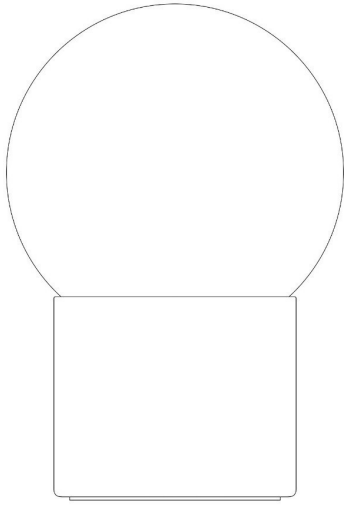

820/BL Pulce

design emiliana martinelli, 2013

Table lamp diffused light, white opal diffuser with a brush stroke in the blue, yellow mustard or white. Blue, yellow mustard or white lacquered aluminium base.

820/BL pulce

family:	pulce	Body Color:	<input checked="" type="radio"/> other available colors <input type="radio"/> <input type="radio"/>
Designers:	Emiliana Martinelli	Diffuser Color:	<input type="radio"/>
Utilization:	indoor	Body Materials:	aluminium
Typology:	table lamps	Diffuser Materials:	glass
Certifications:			
Market:	This item is available in the following countries: EUROPE		

Dimensions

Width:	-
Height:	23,5 cm
Length:	-
Depth:	-
Diameter:	16,5 cm

Hole Diameter:	-
Hole Depth:	-
Net weight:	1,3 Kg

Light Source

Watt:	5,3W E27
Lumen:	320 lm
Light Source:	led
CRI:	>80
duration:	25000
Energy degree:	A+

Dimensions

Width: -

Height: 23,5 cm

Length: -

Depth: -

Diameter: 16,5 cm

Hole Diameter: -

Hole Depth: -