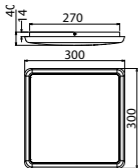

ARCCHIO

UOM: mm

Art.-No.: 9967011

incl. LED L9001149
3450 lm Modul
2750 lm Lamp
22W LED
25W Total
230V~50Hz
4000 K
CRI >80
50000 h
100000 ON/ OFF

IP54