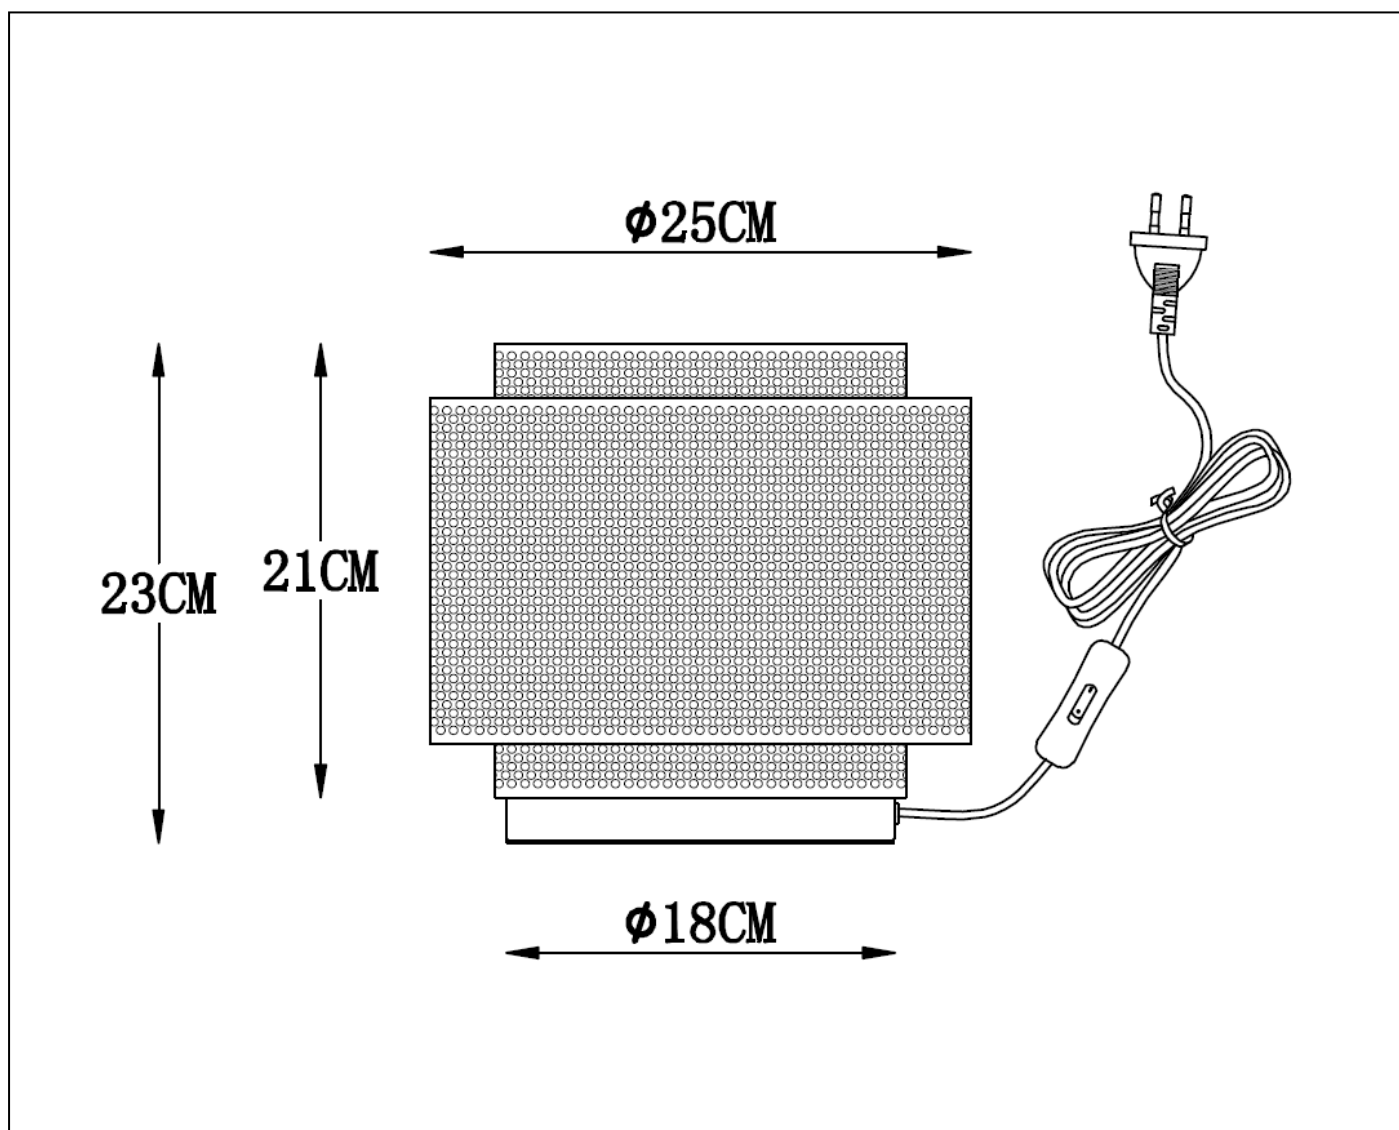

ORRIN

Itemnumber :02504/01/30

EAN code :5411212021908

For more specifications, dimensions please visit

www.lucide.com