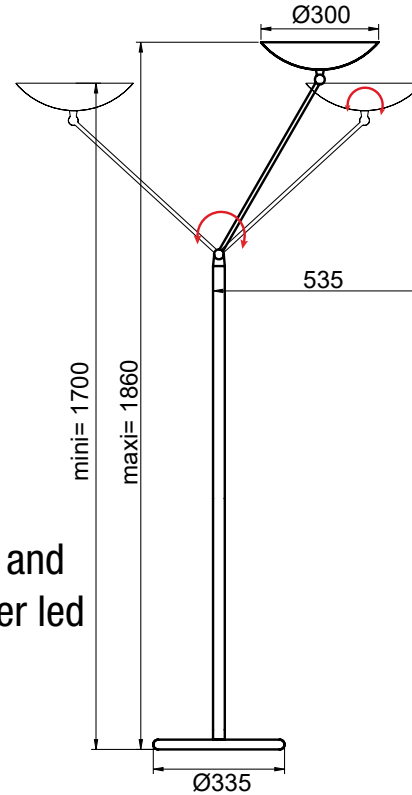

LIB LED V

Floor lamp

Stability and
high power led

Simplicity and sobriety for this articulated steel floor lamp with tilting arm, adjustable basin and foot control dimmer. Articulated floor lamp in epoxy lacquered steel. Instant ignition. Integrated LED module.

• TECHNICAL SPECIFICATIONS

Light source	LED 30,5W
Power	30W
Kelvin	4000 K
CRI	>80
Lumen	3600 lm
Light efficiency	118 lm/W
Material	Steel
Color	● ● ○

• LOGISTIC SPECIFICATIONS

Packaging	1 package
Net weight	4,1 kg
Gross weight	7,8 kg
Package dimensions	TBA

• COMMERCIAL SPECIFICATIONS

Weight	7,8 kg
Warranty	5 years
Repairability	10 years
Code EAN	● 3131130362588 ● 3131130362618 ○ 3131130362601

ALUMINOR
LUMINAIRES

852 CD 15, 06390 CONTES, FRANCE // +33 (0)4 93 91 60 10
contact@aluminor.fr // www.aluminor.fr