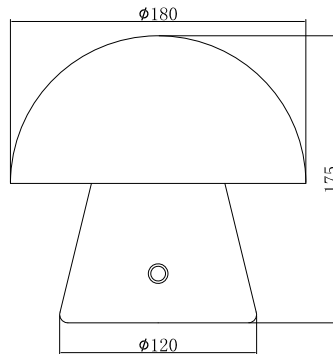

# 10012947

2,4W LED / 4W Total  
incl. 0,53x LED Board: L9002709  
5Vdc (constant voltage)

Maßeinheit/Unit of measure/ Unité de mesure: mm