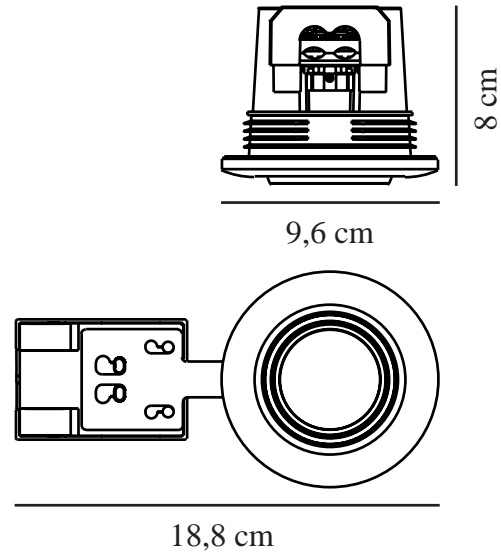

# UMBERTO | DOWNLIGHT | BRASS

2210100035

nordlux®

Voltage (V): 220-240 Volt  
IP degree: IP44  
Maximum bulb wattage (W): 7,5W  
LED  
Class (Class 1, Class 2, Class 3):  
Class 2 (Double isolated)  
Socket type: GU10  
Parallel connection: True

Height (cm): 8  
Shade Diameter (cm): 9.6  
Mount directly into insulation: True  
Tilt Angle (°): 15  
EAN: 5704924017841  
TUN: 2367721  
Item Number: 2210100035

Pcs Per Master Carton: 6  
Sales Box Height (cm): 10.3  
Sales Box Width(cm): 19.4  
Sales Box Depth (cm): 8.4  
Sales Box Volume m<sup>3</sup> : 0.0017  
Product net weight (kg): 0.189

Primary material: Aluminium  
Secondary material: Plastic  
Colour: Brass

- Easy push-in installation without springs or brackets
- Can be mounted directly into insulation
- Suitable for deep ceilings
- Directional light (15 degree tilt)
- Parallel connection possible
- Suitable for the bathroom

Umberto is an elegant downlight that is very easy to install without any springs or brackets – making it ideal for even deep ceilings and various materials.

Umberto requires a regular GU10 bulb and can be adjusted for directional light. The high IP rating (IP44) means it is also suitable for the bathroom.