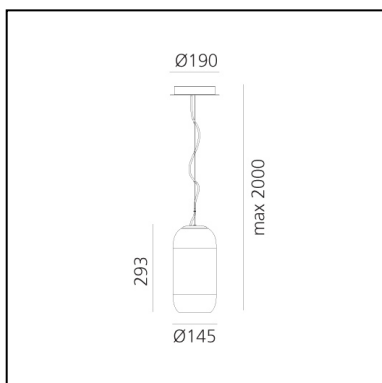

Gople Mini Suspension - Black/Blue

BIG - Bjarke Ingels Group

IP20    Dimmerable: 

LUMINAIRE

- Watt: **5,7W**
- Delivered lumens output: **272lm**
- CCT: **2700K**
- Efficiency: **58%**
- Efficacy: **54.43lm/W**
- CRI: **80**

PRODUCT CODE: 1406350A

FEATURES

- Article Code: **1406350A**
- Colour: **Black/Blue**
- Installation: **Suspension**
- Material: **Blown glass, aluminium**
- Series: **Design Collection**
- Environment: **Indoor**
- design by: **BIG - Bjarke Ingels Group**

DIMENSIONS

- Height: **cm 29**
- Diameter: **cm 14.5**
- Base Diameter: **cm 19**
- Max Height from ceiling: **cm 200**

SOURCES NOT INCLUDED

- Category: **LED RETROFIT**
- Number: **1**
- Watt: **6W**
- Socket: **E14**