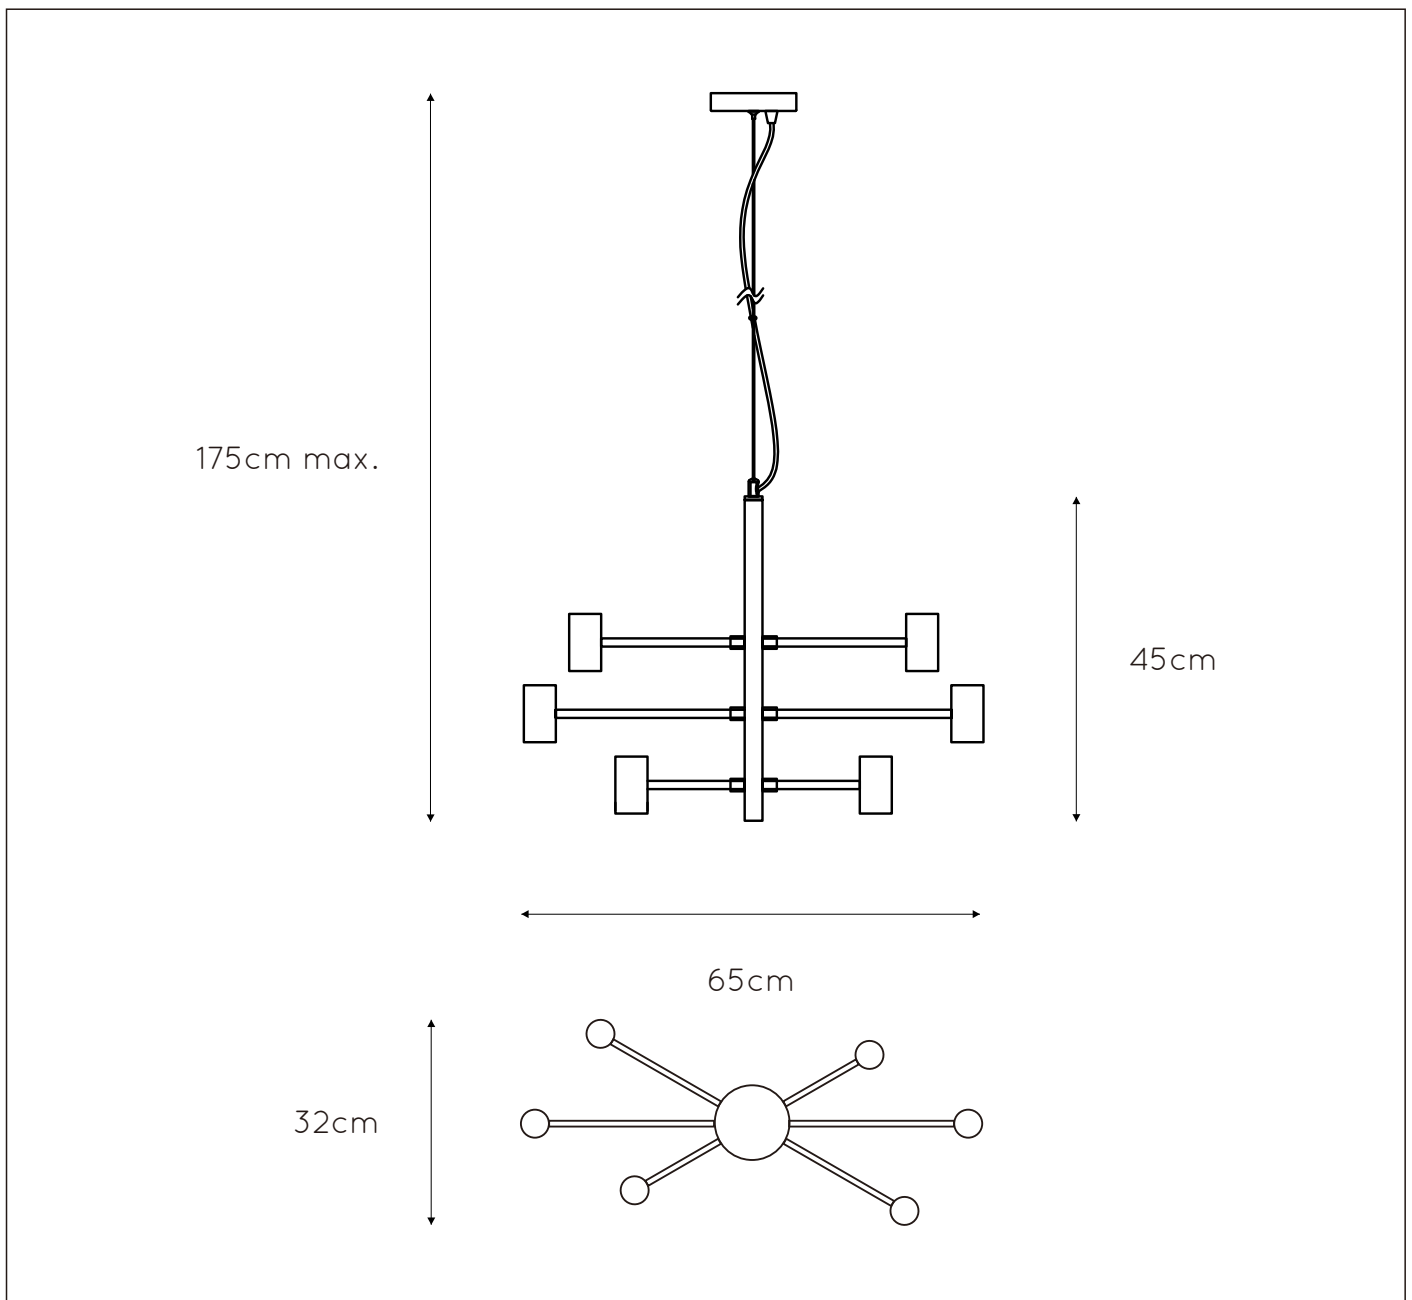

LEANNE

Item number : 21421/06/30

EAN CODE : 5411212211095

For more specifications, dimensions please visit

www.lucide.com