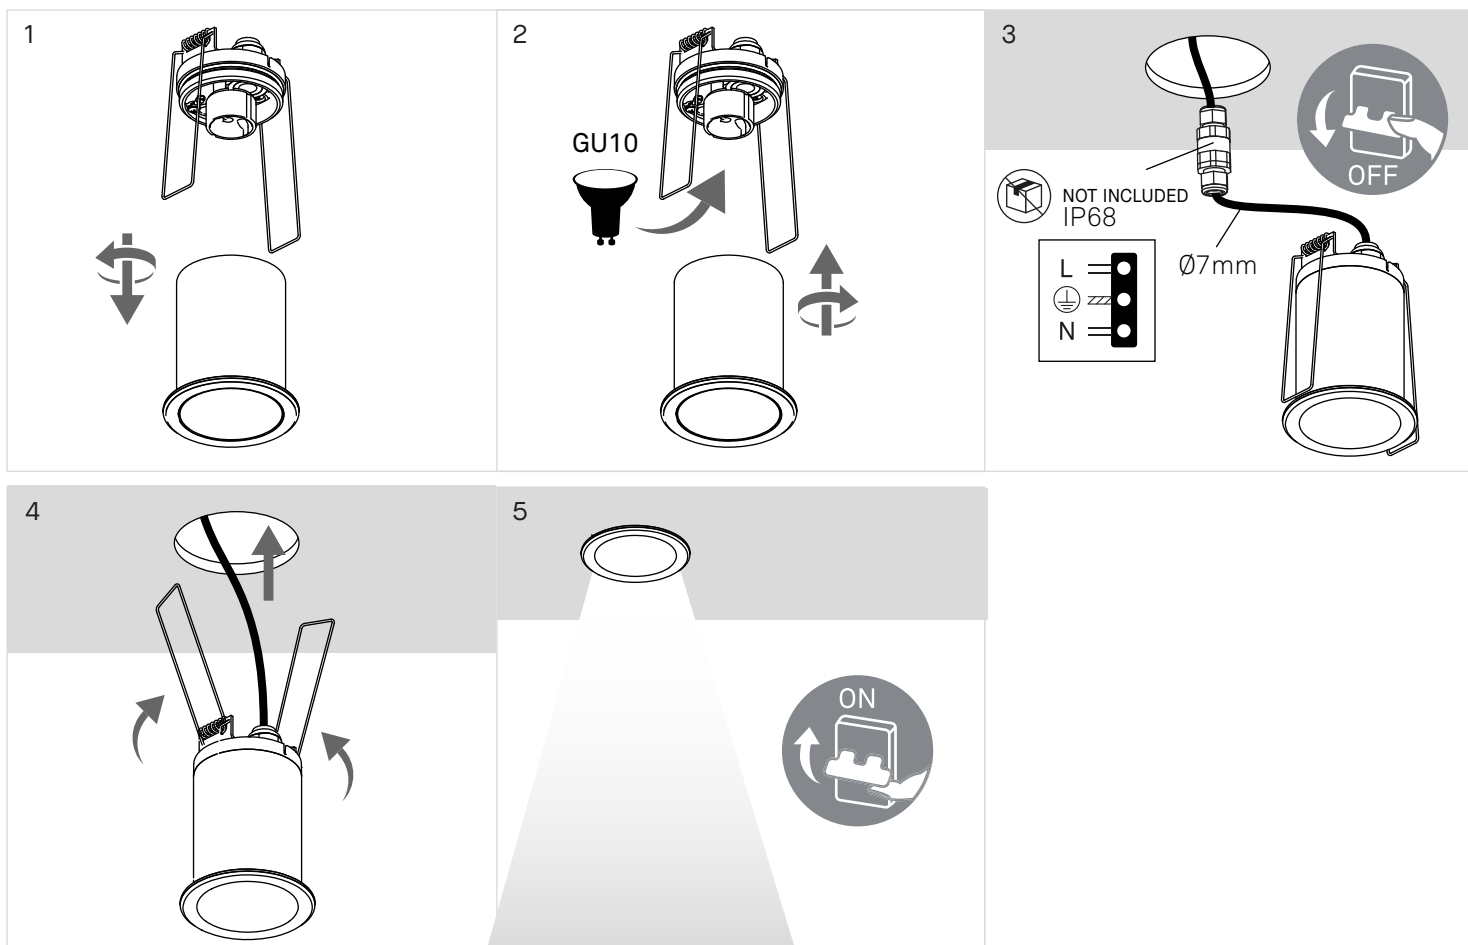

Eko

DOWNLIGHT

LedsC4

QUICK OPTION

NOT INCLUDED
71-E634-00-00

STANDARD OPTION