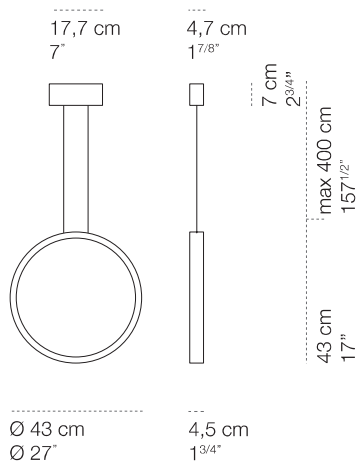

Assolo43 sospesa

luminaire	
materials	aluminium
environment	interiors
mounting location	ceiling
emission	indirect light
weight	3,5 kg
voltage	230V
ballast	integrated electronic dimmable
dimming	phase-cut
insulation class	1
IP classification	IP20
certifications	CE
design	Luta Bettonica, 2013

light source	
source	LED
number of led	1
power	27W
luminous flux	2.900 lm
colour temperature	2.800K
CRI	= 92

finsh			
white cod 1566	black cod 1563H	matt gold cod G1566	colour on demand monocolour

Assolo43 soffitto **Assolo70** soffitto **Assolo43** sospesa **Assolo70** sospesa