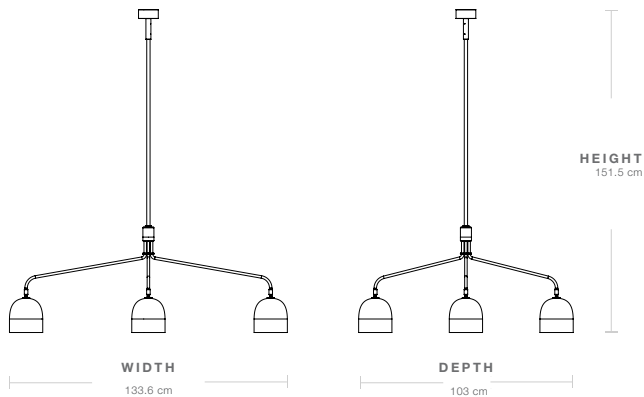

Round

CORD COLOR

Black

MATERIALS

Bone China Shade, Gunmetal Arms, Brass Polished Detail, Gunmetal Canopy

Dimensions

LAMP WIDTH

133.60 cm

LAMP DEPTH

103.00 cm

LAMP HEIGHT

151.50 cm

SHADE WIDTH

16 cm

SHADE DEPTH

16 cm

SHADE HEIGHT

16.40 cm

CANOPY WIDTH

9.50 cm

CANOPY DEPTH

9.50 cm

CANOPY HEIGHT

4.25 cm

1

PACKAGING LENGTH

124 cm

PACKAGING WIDTH

54 cm

PACKAGING HEIGHT	55.5 cm
PACKAGING WEIGHT	6.380 kg
GROSS WEIGHT	14.200 kg

Electrical Specifications

BULB SOCKET	E14
RECOMMENDED BULB	4*4W LED, 800-900 lm
VOLTAGE	240V
BULB INCLUDED	No