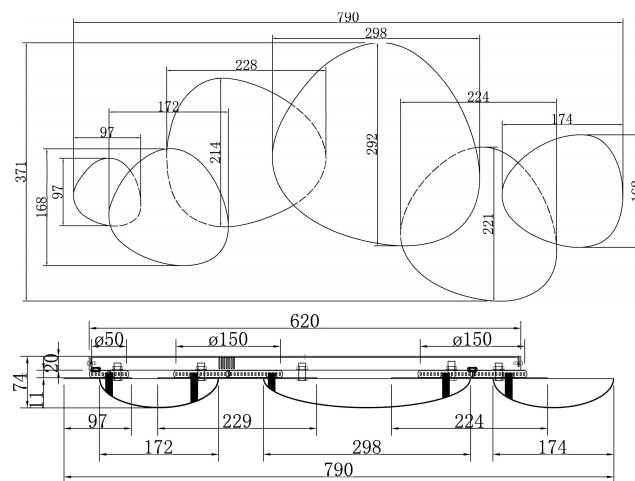

Instruction

MOD314WL-L13N3K

MAX 13W
550 Lumen

Model: MOD314WL-L13N3K

Collection: Modern

Wall Lamps