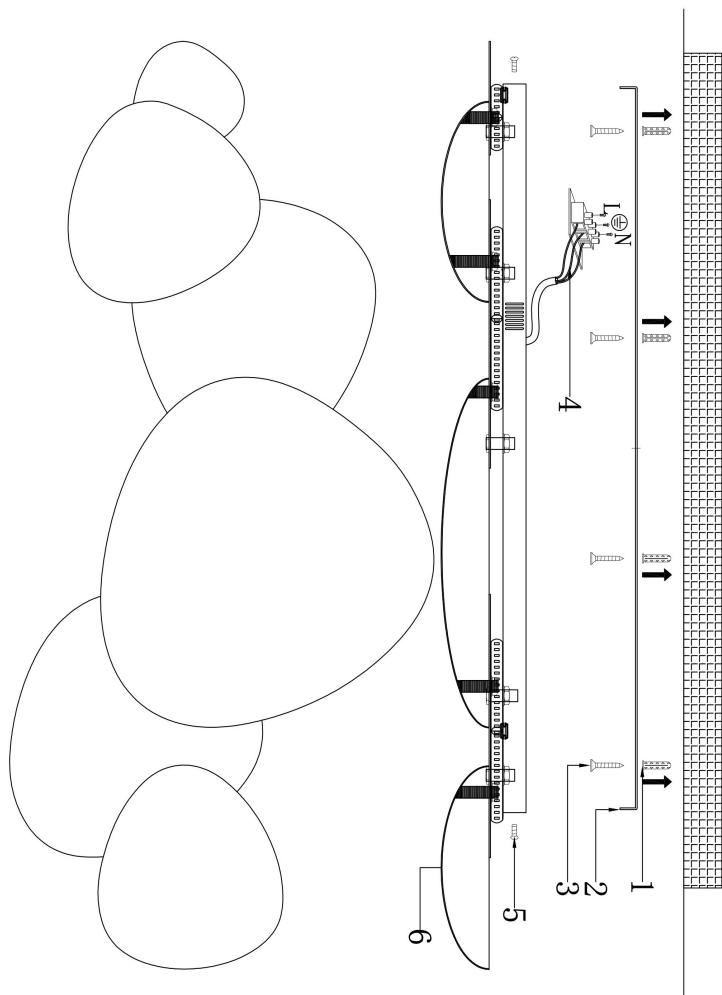

Instruction

MOD314WL-L13N3K

MAX 13W
550 Lumen

Model: MOD314WL-L13N3K

Collection: Modern

Wall Lamps