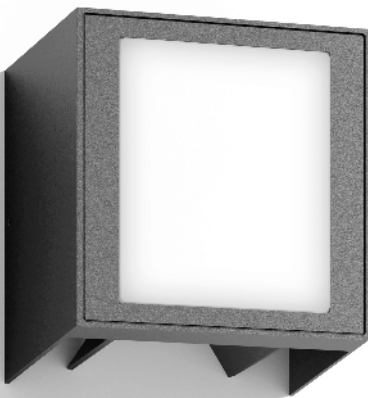

UNA

LOOM
DESIGN

BLACK **NO. 810-001**

AC 220-240V

9W - 375lm - Ip54

SIZE: W 140 X H 145 X D 104 MM

Die-casting aluminium alloy; Opal polycarbonate diffuser; Clear tempered glass.

Double cable entry, surface wiring entry, up and down wall light, rotation panel beam adjustment with front light, 2×(0-100°) beam angle.