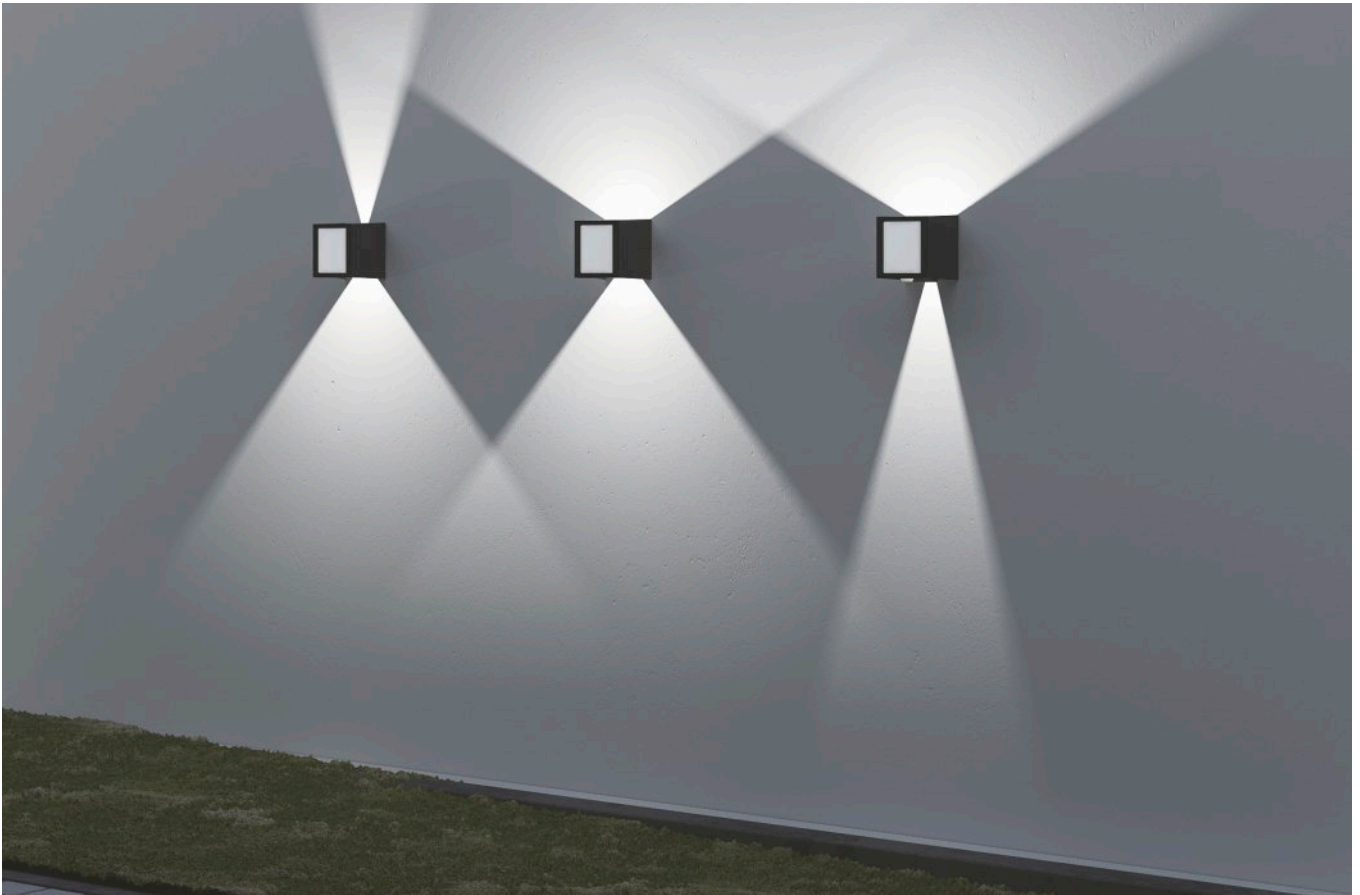

UNA

LOOM
DESIGN

BLACK **NO. 810-001**

AC 220-240V

9W - 375lm - Ip54

SIZE: W 140 X H 145 X D 104 MM

Die-casting aluminium alloy; Opal polycarbonate diffuser; Clear tempered glass.

Double cable entry, surface wiring entry, up and down wall light, rotation panel beam adjustment with front light, 2×(0-100°) beam angle.