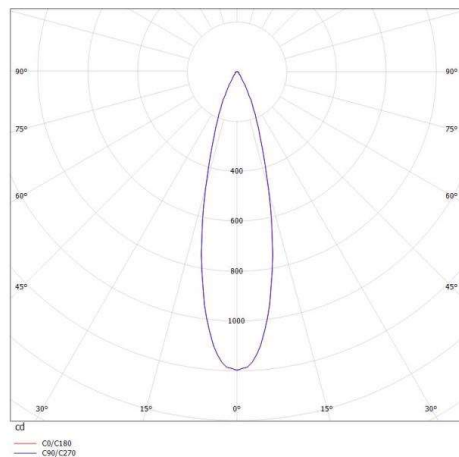

**MEYJO T**

**472-5001960s**

MEYJO T TABLE LUMINAIRE made of aluminium, black, similar to RAL 9005, beam 28°, light output direct, dimmable Dimmable sensor, IP20

**DRAWING**

**TECHNICAL DETAILS**

System perform. [W]	9
Bulb type	LED
Luminous flux [lm]	350
Colour temp. [K]	3000K
CRI	>90
Dimming	Sensor dimmbar
Light output	direct
Beam angle [°]	28°
Voltage [V]	220-240V 50/60Hz
Material	aluminium

Length [mm]	200
Height [mm]	450
Diameter [mm]	25
IP protection class	IP20
Voltage class	protection cl. II
Net weight [kg]	6,60

**LIGHT DISTRIBUTION CURVE**

Color lamp	black
RAL	9005
EAN-Number	9010506198966
Lifetime [h]	25 000

The values are rated values. Power and luminous flux are initially subject to a tolerance of +/- 10%. Colour temperature tolerance: +/- 150 K. The values apply to an ambient temperature of 25°C unless otherwise specified.