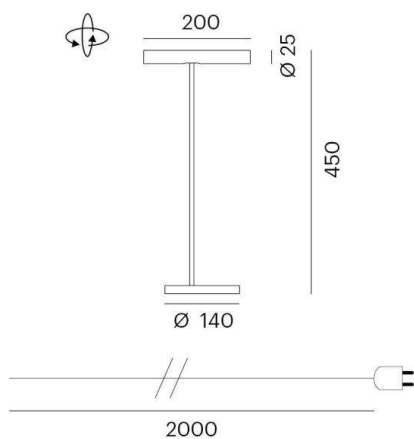

**MEYJO T**

**472-5001960s**

MEYJO T TABLE LUMINAIRE made of aluminium, black, similar to RAL 9005, beam 28°, light output direct, dimmable Dimmable sensor, IP20

**DRAWING**

**TECHNICAL DETAILS**

System perform. [W]	9
Bulb type	LED
Luminous flux [lm]	350
Colour temp. [K]	3000K
CRI	>90
Dimming	Sensor dimmbar
Light output	direct
Beam angle [°]	28°
Voltage [V]	220-240V 50/60Hz
Material	aluminium

Length [mm]	200
Height [mm]	450
Diameter [mm]	25
IP protection class	IP20
Voltage class	protection cl. II
Net weight [kg]	6,60

**LIGHT DISTRIBUTION CURVE**

Color lamp	black
RAL	9005
EAN-Number	9010506198966
Lifetime [h]	25 000