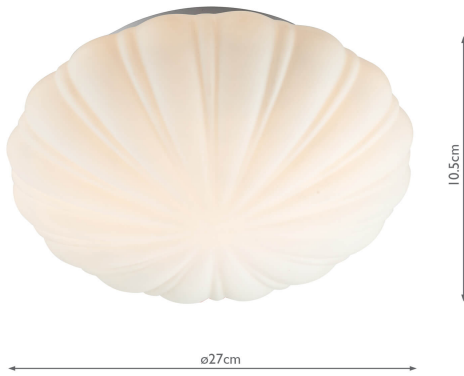

CAF502

Cafe Flush Small IP44

RRP
£66.00 (inc VAT)

TECHNICAL DATA

Measurements	H10.5 x Ø27cm
Fixing Plate Dimensions	H4.5 x Ø22cm
Finish	Opal Glass
Material	Glass
Nett Weight (kg)	1.5 kg
Primary Light:	
Lamp	1 x 60w max ES GLS
Recommended Lamp	BUL-E27-LED-17