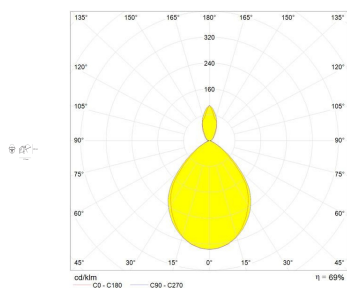

Tolomeo Faretto LED 3000K without switch

Michele De Lucchi, Giancarlo Fassina

DESCRIPTION

Wall support in polished aluminium; diffuser in matt anodised aluminium.

IP20    

PRODUCT CODE: A044650

FEATURES

- Article Code: **A044650**
- Colour: **Aluminium**
- Installation: **Wall**
- Material: **Aluminium**
- Series: **Design Collection**
- design by: **Michele De Lucchi, Giancarlo Fassina**

DIMENSIONS

- Height: **cm 23**
- Depth: **cm 25**
- Glow Wire Test: **750°**

SOURCES INCLUDED

- Category: **Led**
- Number: **1**
- Watt: **10W**
- Color temperature (K): **3000K**
- CRI: **90**

LUMINAIRE

- Watt: **10W**
- Voltage: **220V-240V**
- Delivered lumens output: **632lm**
- CCT: **3000K**
- Efficiency: **70%**
- Efficacy: **63.18lm/W**
- CRI: **90**