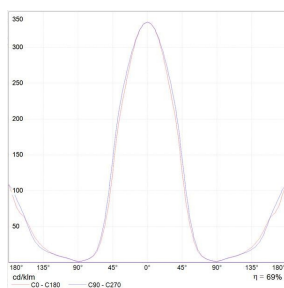

FEATURES

- Article Code: **A044650**
- Colour: **Aluminium**
- Installation: **Wall**
- Material: **Aluminium**
- Series: **Design Collection**
- design by: **Michele De Lucchi, Giancarlo Fassina**

DIMENSIONS

- Height: **cm 23**
- Depth: **cm 25**
- Glow Wire Test: **750°**

SOURCES INCLUDED

- Category: **Led**
- Number: **1**
- Watt: **10W**
- Color temperature (K): **3000K**
- CRI: **90**

LUMINAIRE

- Watt: **10W**
- Voltage: **220V-240V**
- Delivered lumens output: **632lm**
- CCT: **3000K**
- Efficiency: **70%**
- Efficacy: **63.18lm/W**
- CRI: **90**