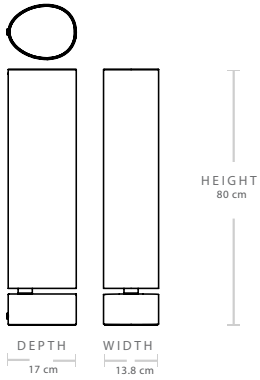

Materials & Finishes

SHADE FINISH	Canvas , White
	

BASE FINISH	Grey Marble
	

CORD SHAPE	Oval
CORD COLOR	Black
MATERIALS	Textile Shade, Marble Base

Dimensions

LAMP WIDTH	13.8 cm
LAMP DEPTH	17 cm
LAMP HEIGHT	80 cm
SHADE HEIGHT	69.5 cm
BASE HEIGHT	9.6 cm
DISTANCE TO SWITCH	50 cm
CORD LENGTH	200 cm

Weight

TOTAL WEIGHT	5.92 kg
SHADE WEIGHT	0.55 kg
BASE WEIGHT	5.37 kg

Number of parcels	1
PACKAGING LENGTH	25.5 cm
PACKAGING WIDTH	28.5 cm
PACKAGING HEIGHT	89 cm
PACKAGING WEIGHT	2.89 kg
GROSS WEIGHT	8.81 kg