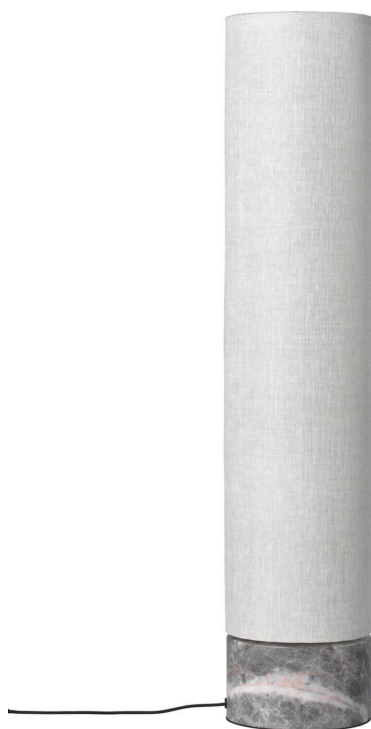

Unbound Floor lamp H80

Designed by Space Copenhagen - 2021

ITEM NUMBER	Unbound Floor Lamp - H80, EU (Canvas)	10083622
	Unbound Floor Lamp - H80, EU (White)	10083623

DESCRIPTION

The Unbound Collection fulfils Space Copenhagen's ambition to create a practical but poetic lantern with a distinctive sculptural character. The teardrop-shaped gray marble base of the series acts as an anchor, embodying stillness and weight. A rotating white linen or natural canvas shade with the same shape appears weightless, vibrant and flighty in contrast, and contains dimmable LEDs arrayed around the antique brass mast. The Unbound Lamp was conceived to cast a spacious atmospheric light and create a gentle 'Zen-like' ambience.

Materials & Finishes

SHADE FINISH	Canvas , White
	

BASE FINISH	Grey Marble
	

CORD SHAPE	Oval
CORD COLOR	Black
MATERIALS	Textile Shade, Marble Base

Dimensions

LAMP WIDTH	13.8 cm
LAMP DEPTH	17 cm
LAMP HEIGHT	80 cm
SHADE HEIGHT	69.5 cm
BASE HEIGHT	9.6 cm
DISTANCE TO SWITCH	50 cm
CORD LENGTH	200 cm