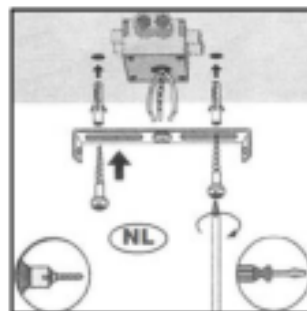

Installation drawing