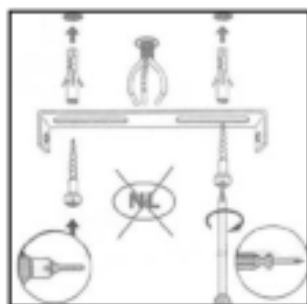

Installation drawing