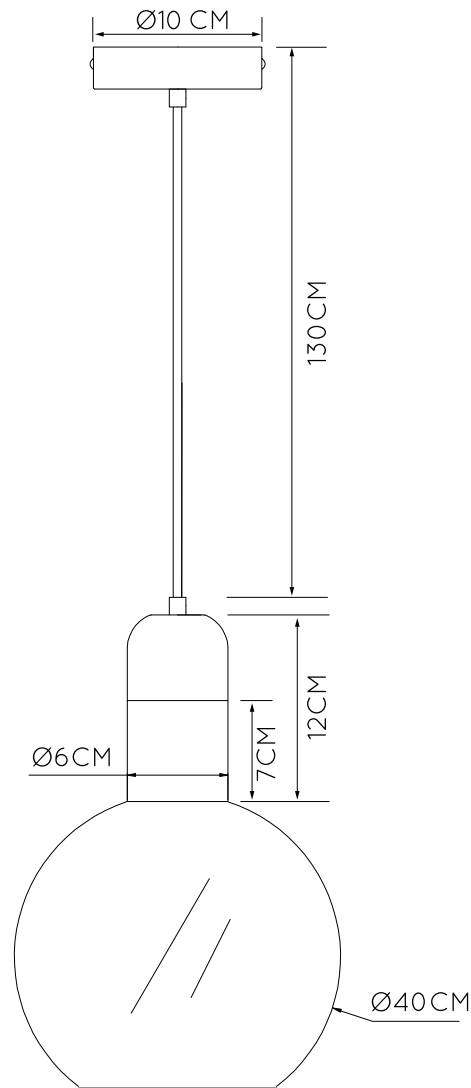

# LUCIDE

Line drawing of the item

Item number: 34438/40/65

## Technical details

Materials used:	Glass + wood + metal
Color:	Smoke glass + black wood + gold & black metal
Dimmable and how is fixture dimmable	
Size:	Height: 185.5cm
	Length: 40cm
	Width: 40cm
	Net weight: 2.8kg
Power requirements:	220-240V~50Hz
Bulb type and maximum wattage:	1XE27 Max 40W
Number of bulbs:	1 x E27
IP degree:	IP20