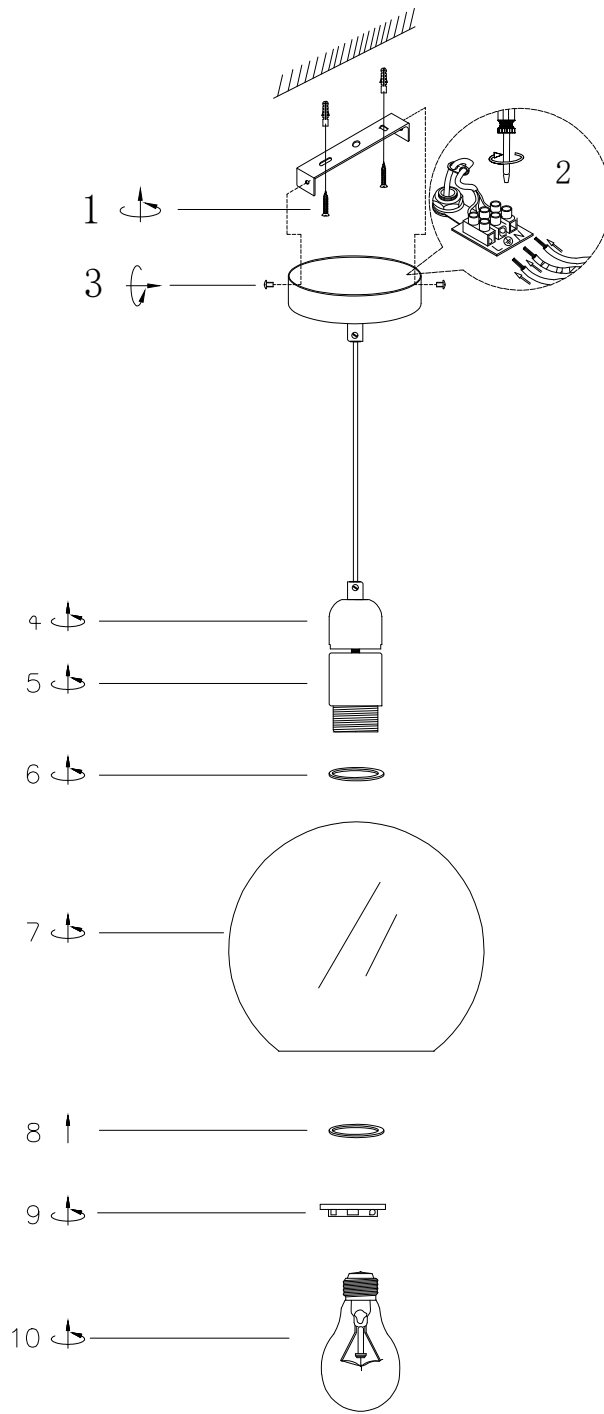

Installation drawing