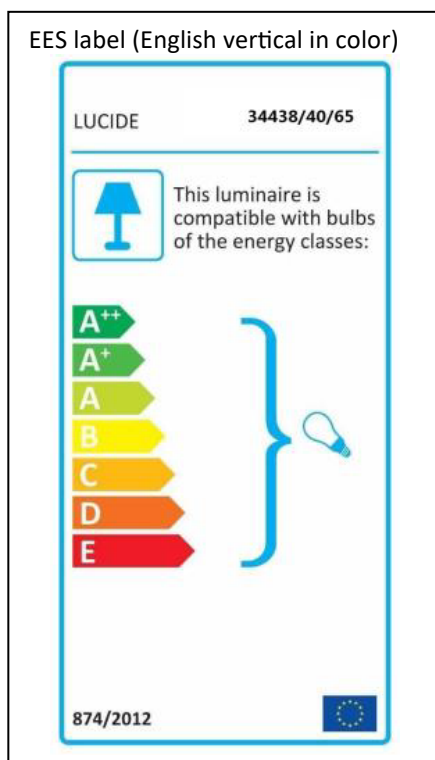

Von der Garantie ausgenommen: 1. Gebrochene Glasteile der Fassung werden nur innerhalb von 14 Tagen ab Kauf durch den Endkunden ersetzt. 2. Normaler Verschleiß, Verfärbungen aufgrund des normalen Gebrauchs. 3. Beschädigungen aufgrund externer Ursachen wie Feuer, Wasser, unsachgemäße Nutzung/ Installation oder Wartung des Produkts.

Kunden müssen das defekte Produkt/Teil und den Originalkaufbeleg einsenden, um Garantieansprüche geltend zu machen.

Deklaracja gwarancji:

LucideNV gwarantuje, że dostarczone produkty będą wolne od defektów w materiałowych oraz produkcyjnych przez okres 2 lat od daty zakupu przez użytkownika końcowego, jeżeli urządzenie jest zainstalowane i prawidłowo utrzymywane zgodnie z instrukcją obsługi.

Wyłączenie z gwarancji: 1. Rozbite szkło zostanie wymienione tylko do 14 dni od momentu zakupu przez użytkownika końcowego. 2. Normalne zużycie, utrata koloru w wyniku normalnego użytkowania. 3. Uszkodzenie spowodowane czynnikami zewnętrznymi takimi, jak ogień, woda, nieprawidłowe używanie/ instalacja lub utrzymywanie produktu.

W celu uzyskania gwarancji klient musi zwrócić uszkodzony przedmiot oraz oryginalny dowód zakupu.

Other languages of the manual and further explanations can be found on our website.