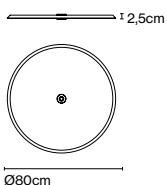

Accessory Djembé Sound

PET accessory for the sound damping of a space. Only available for Djembé 100.38 and Djembe C100.38.

- [Download](#) Assembly instructions
- [Download](#) Energy label
- [Download](#) 2D
- [Download](#) 3D
- [Download](#) Photometric data