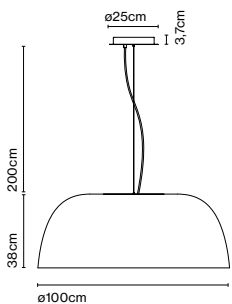

Djembé 100.38

Light source:
LED SMD 1050mA 33,8W
2700K CRI90 4037lm

Luminaire:
220 - 240 VAC TRIAC 38,36W 2519lm
220 - 240 VAC DALI 38,6W 2519lm

* 3000K available upon request

Black electrical cord

Shade made of bi-injected rotary moulded polyethylene: stone texture on the outer part and smooth satin white on the inner part of the fixture. Diffuser in lacquered grey aluminium.

- White (RAL 1013)
- Grey (RAL 7022)
- Red (RAL 3011)
- Blue sky