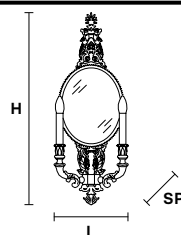

VE 1077 A2

Applique

TECHNICAL INFORMATION

L	22 cm / 8.66"
SP	12 cm / 4.72"
H	60 cm / 23.62"
W	3 kg / 6.61 lb

LIGHTING SYSTEM

2×E14×40 W max
(not included).

Base in fusione d'ottone dorata.

Gold plated solid brass base.

G03
Shiny gold

VE 1077 A2

Applique

TECHNICAL INFORMATION

L	22 cm / 8.66"
SP	12 cm / 4.72"
H	60 cm / 23.62"
W	3 kg / 6.61 lb

LIGHTING SYSTEM

2×E12×40 W max
(not included).

Base in fusione d'ottone dorata.