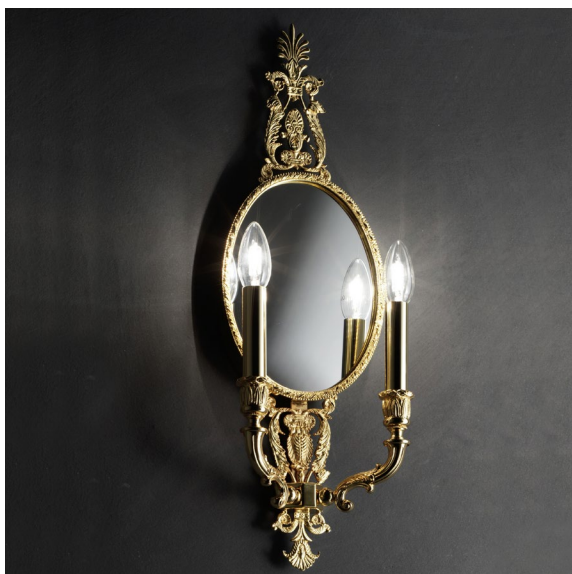

VE 1077 A2

Applique

TECHNICAL INFORMATION

L	22 cm / 8.66"
SP	12 cm / 4.72"
H	60 cm / 23.62"
W	3 kg / 6.61 lb

LIGHTING SYSTEM

2×E14×40 W max
(not included).

Base in fusione d'ottone dorata.

Gold plated solid brass base.

G03
Shiny gold

VE 1077 A2

Applique

TECHNICAL INFORMATION

L	22 cm / 8.66"
SP	12 cm / 4.72"
H	60 cm / 23.62"
W	3 kg / 6.61 lb

LIGHTING SYSTEM

2×E12×40 W max
(not included).

Base in fusione d'ottone dorata.

Gold plated solid brass base.

G03
Shiny gold