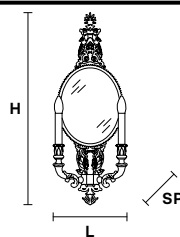

VE 1077 A2

Applique

TECHNICAL INFORMATION

L	22 cm / 8.66"
SP	12 cm / 4.72"
H	60 cm / 23.62"
W	3 kg / 6.61 lb

LIGHTING SYSTEM

2×E14×40 W max
(not included).

Base in fusione d'ottone dorata.

Gold plated solid brass base.

G03
Shiny gold

VE 1077 A2

Applique

TECHNICAL INFORMATION

L	22 cm / 8.66"
SP	12 cm / 4.72"
H	60 cm / 23.62"
W	3 kg / 6.61 lb

LIGHTING SYSTEM

2×E12×40 W max
(not included).

Base in fusione d'ottone dorata.