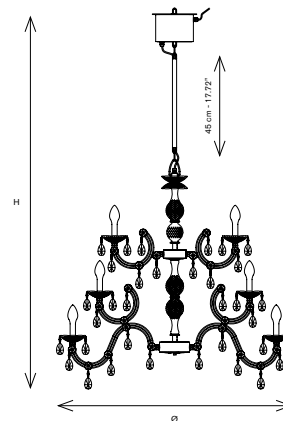

DRYLIGHT S24

CE IP65  

TECHNICAL INFORMATIONS

Ø 106 cm / 41.73"
H 190 cm / 74.80"

WT EXTREME 20.5 kg / 31.08 lb
WT PREMIUM 26.7 kg / 40.12 lb

DRYLIGHT LED WHITE:
24 x LED: 72 W tot. 3840 lm

DRYLIGHT LED RGB-W:
24 x LED: 96 W tot.

DRYLIGHT RGB - W - LED

DRYLIGHT S24

CE IP65  

TECHNICAL INFORMATIONS

Ø 106 cm / 41.73"
H 190 cm / 74.80"

WT EXTREME 20.5 kg / 31.08 lb
WT PREMIUM 26.7 kg / 40.12 lb

DRYLIGHT LED WHITE:
24 x LED: 72 W tot. 3840 lm