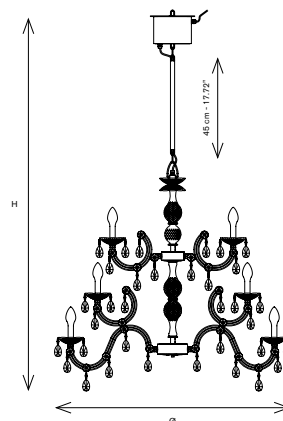

DRYLIGHT S24

CE IP65  

TECHNICAL INFORMATIONS

Ø 106 cm / 41.73"
H 190 cm / 74.80"

WT EXTREME 20.5 kg / 31.08 lb
WT PREMIUM 26.7 kg / 40.12 lb

DRYLIGHT LED WHITE:
24 x LED: 72 W tot. 3840 lm

DRYLIGHT LED RGB-W:
24 x LED: 96 W tot.

DRYLIGHT RGB - W - LED

DRYLIGHT S24

CE IP65  

TECHNICAL INFORMATIONS

Ø 106 cm / 41.73"
H 190 cm / 74.80"

WT EXTREME 20.5 kg / 31.08 lb
WT PREMIUM 26.7 kg / 40.12 lb

DRYLIGHT LED WHITE:
24 x LED: 72 W tot. 3840 lm