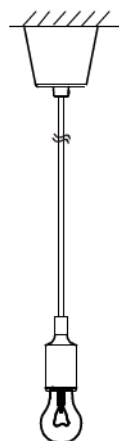

Art.-Nr.: 50346
(+MA173) PYW 10/19

max. 1x20W LED

A

Safety Instructions
Nr. 4, 5, 6, 7

B

230V

230V

C

D

F