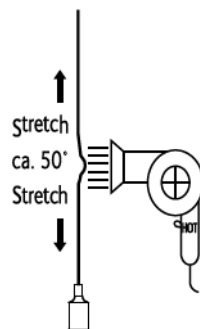

Art.-Nr.: 50346
(+MA173) PYW 10/19

max. 1x20W LED

A

Safety Instructions
Nr. 4, 5, 6, 7

B

230V

230V

C

D

F