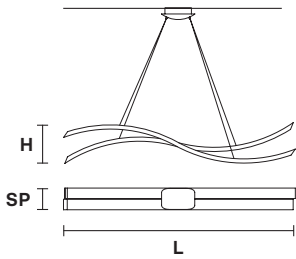

Table lamp round

Standard cables for all suspensions

LIBE S160

L 160 cm / 62.99"
SP 16 cm / 6.29"
H 30 cm / 11.81"

LED x 117 W CRI>90
 3000 K - 9360 Nominal lm
 Dimmable: 1-10V

LIBE S100

L 100 cm / 39.37"
SP 16 cm / 6.29"
H 20 cm / 7.87"

L 55 cm / 21.65"

SP 8 cm / 3.14"

H 8,5 cm / 3.34"

LED x 7,8 W CRI>90
3000 K - 680 Nominal lm

Dimmable: 0-10V

LIBE ROUND TL40

Table lamp round

TECHNICAL INFORMATION