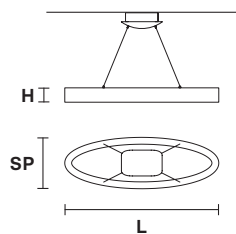

LED x 66,3 W CRI>90
 3000 K - 5304 Nominal lm
 Dimmable: 0-10V

LIBE ELLIPSE S120

L 120 cm / 47.24"
SP 40 cm / 15.74"
H 8.5 cm / 3.34"

LED x 97,5 W CRI>90
 3000 K - 7800 Nominal lm
 Dimmable: 0-10V

LIBE ELLIPSE S90

L 90 cm / 35.43"
SP 30 cm / 11.81"
H 8.5 cm / 3.34"

LED x 70,2 W CRI>90
 3000 K - 5616 Nominal lm
 Dimmable: 0-10V

Ⓜ : for the US market, refer to the relevant price list.

LIBE A55

L	55 cm / 21.65"
SP	8 cm / 3.14"
H	8.5 cm / 3.34"

L 55 cm / 21.65"

SP 8 cm / 3.14"

H 8,5 cm / 3.34"

LED x 7,8 W CRI>90
3000 K - 680 Nominal lm

Dimmable: 0-10V

LIBE ROUND TL40

Table lamp round

TECHNICAL INFORMATION