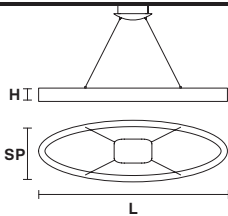

Ø 140 cm / 55.11"
H 8,5 cm / 3.34"

LED x 162 W CRI>90
 3000 K - 12948 Nominal lm
Dimmable: 0-10V

LIBE ROUND S115

Suspension round

TECHNICAL INFORMATIONS

Ø 115 cm / 45.27"
H 8,5 cm / 3.34"

LED x 130,65 W CRI>90
 3000 K - 10425 Nominal lm
Dimmable: 0-10V

LIBE ROUND S90

Suspension round

TECHNICAL INFORMATIONS

Ø 90 cm / 35.43"
H 8.5 cm / 3.34"

LED x 101,4 W CRI>90
 3000 K - 8112 Nominal lm
Dimmable: 0-10V

LIBE ROUND S60

Suspension round

TECHNICAL INFORMATIONS

Ø 60 cm / 23.62"
H 8.5 cm / 3.34"

LED x 66,3 W CRI>90
 3000 K - 5304 Nominal lm
Dimmable: 0-10V

LIBE ELLIPSE S90

Suspension oval

TECHNICAL INFORMATIONS

L 90 cm / 35.43"
SP 30 cm / 11.81"
H 8.5 cm / 3.34"

LED x 70,2 W CRI>90
 3000 K - 5616 Nominal lm
Dimmable: 0-10V

L 55 cm / 21.65"

SP 8 cm / 3.14"

H 8,5 cm / 3.34"

LED x 7,8 W CRI>90
3000 K - 680 Nominal lm

Dimmable: 0-10V

LIBE ROUND TL40

Table lamp round

TECHNICAL INFORMATION