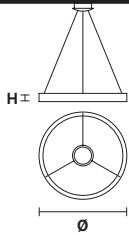

LIBE S100

Suspension

TECHNICAL INFORMATIONS

L 100 cm / 39.37"
SP 16 cm / 6.29"
H 20 cm / 7.87"

LED x 70,2 W CRI>90
 3000 K - 5616 Nominal lm
Dimmable: 0-10V

LIBE ROUND S140

Suspension round

TECHNICAL INFORMATIONS