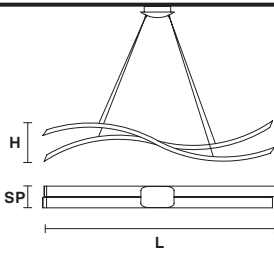

Suspension oval

Table lamp round

Standard cables for all suspensions

LIBE S160

Suspension

TECHNICAL INFORMATIONS

L 160 cm / 62.99"
SP 16 cm / 6.29"
H 30 cm / 11.81"

LED x 117 W CRI>90
 3000 K - 9360 Nominal lm
Dimmable: 0-10V