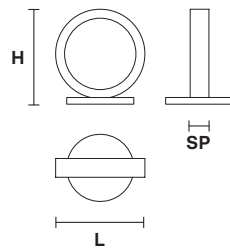

LIBE ROUND TL40

L	40 cm / 15.74"
SP	30 cm / 11.81"
H	43 cm / 16.93"

LED x 41 W CRI>90
3000 K - 3276 Nominal lm
Dimmable: OWN BUTTON