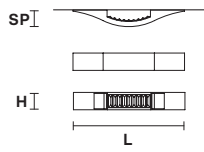

LIBE ELLIPSE S120

Suspension oval

TECHNICAL INFORMATIONS

L 120 cm / 47.24"
SP 40 cm / 15.74"
H 8.5 cm / 3.34"

LED x 97,5 W CRI>90
 3000 K - 7800 Nominal lm
Dimmable: 0-10V

LIBE A55

Applique

TECHNICAL INFORMATION