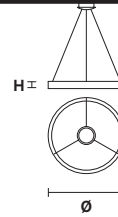

LIBE ROUND S115

Suspension round

TECHNICAL INFORMATIONS

Ø 115 cm / 45.27"
H 8,5 cm / 3.34"

LED x 130,65 W CRI>90
3000 K - 10425 Nominal lm
Dimmable: 0-10V