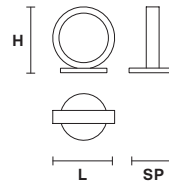

LIBE ELLIPSE S120

Suspension oval

TECHNICAL INFORMATIONS

L 120 cm / 47.24"
SP 40 cm / 15.74"
H 8.5 cm / 3.34"

LED x 97,5 W CRI>90
 3000 K - 7800 Nominal lm
Dimmable: 0-10V

LIBE A55

Applique

TECHNICAL INFORMATION

L 55 cm / 21.65"

SP 8 cm / 3.14"

H 8,5 cm / 3.34"

LED x 7,8 W CRI>90
3000 K - 680 Nominal lm

Dimmable: 0-10V

LIBE ROUND TL40

Table lamp round

TECHNICAL INFORMATION