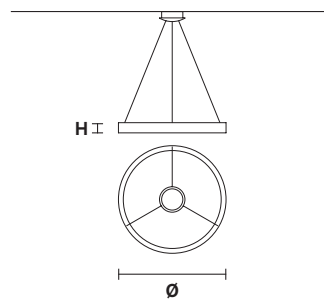

Table lamp round

Standard cables for all suspensions

LIBE S160

L 160 cm / 62.99"
SP 16 cm / 6.29"
H 30 cm / 11.81"

LED x 117 W CRI>90
 3000 K - 9360 Nominal lm
 Dimmable: 1-10V

LIBE S100

L 100 cm / 39.37"
SP 16 cm / 6.29"
H 20 cm / 7.87"

LED x 70,2 W CRI>90
 3000 K - 5616 Nominal lm
 Dimmable: 0-10V

LIBE ROUND S140

Ø 140 cm / 55.11"
H 8.5 cm / 3.34"

LED x 162 W CRI>90
 3000 K - 12948 Nominal lm
 Dimmable: 1-10V

LIBE ROUND S115

Ø 115 cm / 45.27"
H 8.5 cm / 3.34"

L 55 cm / 21.65"

SP 8 cm / 3.14"

H 8,5 cm / 3.34"

LED x 7,8 W CRI>90
3000 K - 680 Nominal lm

Dimmable: 0-10V

LIBE ROUND TL40

Table lamp round

TECHNICAL INFORMATION