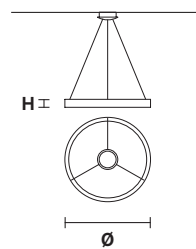

LIBE ROUND S90

Ø 90 cm / 35.43"
H 8.5 cm / 3.34"

LED x 101,4 W CRI>90
3000 K - 8112 Nominal lm
Dimmable: 0-10V