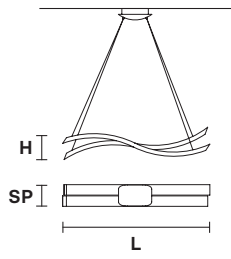

Table lamp round

Standard cables for all suspensions

LIBE S160

L 160 cm / 62.99"
SP 16 cm / 6.29"
H 30 cm / 11.81"

LED x 117 W CRI>90
 3000 K - 9360 Nominal lm
 Dimmable: 1-10V

LIBE S100

L 100 cm / 39.37"
SP 16 cm / 6.29"
H 20 cm / 7.87"

L 55 cm / 21.65"

SP 8 cm / 3.14"

H 8,5 cm / 3.34"

LED x 7,8 W CRI>90
3000 K - 680 Nominal lm

Dimmable: 0-10V

LIBE ROUND TL40

Table lamp round

TECHNICAL INFORMATION