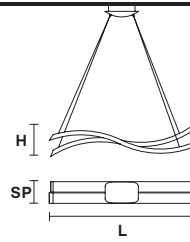

LIBE S100

Suspension

TECHNICAL INFORMATIONS

L 100 cm / 39.37"
SP 16 cm / 6.29"
H 20 cm / 7.87"

LED x 70,2 W CRI>90
3000 K - 5616 Nominal lm
Dimmable: 0-10V