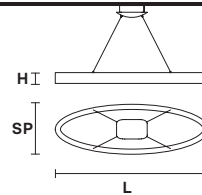

LIBE ELLIPSE S120

Suspension oval

TECHNICAL INFORMATIONS

L 120 cm / 47.24"
SP 40 cm / 15.74"
H 8.5 cm / 3.34"

LED x 97,5 W CRI>90
3000 K - 7800 Nominal lm
Dimmable: 0-10V