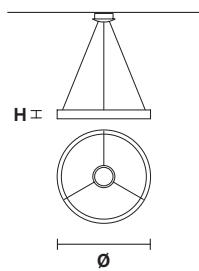

Table lamp round

Standard cables for all suspensions

LIBE S160

L 160 cm / 62.99"
SP 16 cm / 6.29"
H 30 cm / 11.81"

LED x 117 W CRI>90
 3000 K - 9360 Nominal lm
 Dimmable: 1-10V

LIBE S100

L 100 cm / 39.37"
SP 16 cm / 6.29"
H 20 cm / 7.87"

LED x 70,2 W CRI>90
 3000 K - 5616 Nominal lm
 Dimmable: 0-10V

LIBE ROUND S140

Ø 140 cm / 55.11"
H 8.5 cm / 3.34"

LED x 162 W CRI>90
 3000 K - 12948 Nominal lm
 Dimmable: 1-10V

LIBE ROUND S115

Ø 115 cm / 45.27"
H 8.5 cm / 3.34"

L 55 cm / 21.65"

SP 8 cm / 3.14"

H 8,5 cm / 3.34"

LED x 7,8 W CRI>90
3000 K - 680 Nominal lm

Dimmable: 0-10V

LIBE ROUND TL40

Table lamp round

TECHNICAL INFORMATION