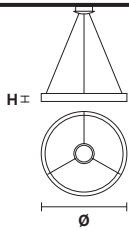

LIBE ROUND S90

Suspension round

TECHNICAL INFORMATIONS

Ø 90 cm / 35.43"
H 8.5 cm / 3.34"

LED x 101,4 W CRI>90
3000 K - 8112 Nominal lm
Dimmable: 0-10V