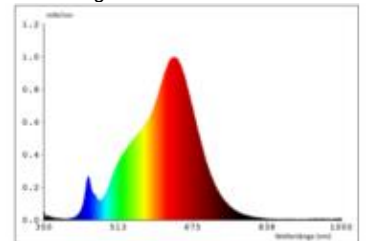

Datasheet
4525301

Akku-Glasleuchte Numotion 265mm pflaumenblau

Dimmable yes

Emotion in motion: The dimmable battery table lamp in retro look with high-quality glass shade. It always provides a cozy ambience with its indirect, warm light.

Additional information:

Material/surface: aluminum matt anodized for outdoor use.

Charging time: 5 - 7 h. Light duration: up to 12 h.

Battery: Li-Ion with 4.400 mAh capacity.

Control: touch switch, dimmable.

Weight: 820 g. Scope of delivery: light incl. 1.2 m magnetic charging cable and power supply unit.

Charging is done with easy-connect system at the base of the light.

Recommended dimmer: www.sigor.de/dimmerliste

161 lm	luminous flux [lm]
2,20 Watt	rated power
2200/2700 K	colour temperature
Ra>85	colour rendering
<5 sdcms	colour consistency
45°	beam angle

pflaumenblau	Colour housing
IP54	type of protection
-20° - 40°C	temperature range in operation

5 V AC	power factor
Hz	voltage
1 mA	operating frequency
3 kWh/1000h	current
<1.0 s	energy consumption
<0.5 s	warm-up time up to 60% of the full light output
	starting time

Ø 25.000 h	nominal life time
L70B50	rated life time L70/B50
0.7	lumen maintenance factor at the end of the nominal life

Spectral power distribution
in the range 180 - 800 nm