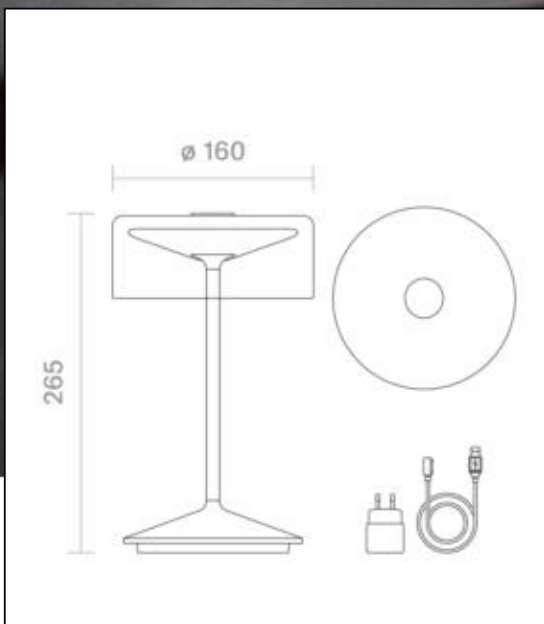

Weight: 820 g. Scope of delivery: light incl. 1.2 m magnetic charging cable and power supply unit.

Charging is done with easy-connect system at the base of the light.

Recommended dimmer: www.sigor.de/dimmerliste

161 lm	luminous flux [lm]
2,20 Watt	rated power
2200/2700 K	colour temperature
Ra>85	colour rendering
<5 sdcms	colour consistency
45°	beam angle

pflaumenblau	Colour housing
IP54	type of protection
-20° - 40°C	temperature range in operation

Spectral power distribution
in the range 180 - 800 nm

4525301

Akku-Glasleuchte Numotion 265mm pflaumenblau

Manual:

https://shop.sigor.de/media/pdf/4525301_manual.pdf

as of: 08.09.2023

Page: 2