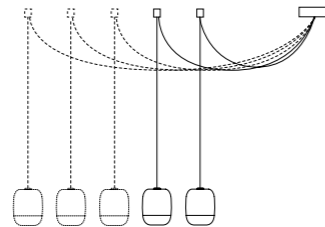

^{EN} The second chapter of Gong's story is about a trail of small lanterns that hosts and multiplies light. With the Mini version, the Gong collection develops further and offers new possibilities to resolve multiple spatial lighting scenarios, creating fluid and elegant movements. In order to make Gong Mini even more versatile, a ceiling connection system has been designed which lets one create different compositions. It may be customized in terms of the structure and the number of lights. In addition to the classic single suspended lamp, it is possible to create various radial, linear or cascade installations. It was designed for customized solutions and it is ideal for high ceilings or those that have many different levels.

5R - 5S
Ceiling Rose Ø 180 mm H 40 mm
Cable 3000 mm
Diffuser Ø 135 mm H 165 mm

7R - 7S
Ceiling Rose Ø 240 mm H 40 mm
Cable 3000 mm
Diffuser Ø 135 mm H 165 mm

9R - 9S
Ceiling Rose Ø 300 mm H 40 mm
Cable 3000 mm
Diffuser Ø 135 mm H 165 mm

S1 MINI CANOPY
Ceiling Rose Ø 40 mm H 15 mm
Cable 3000 mm
Diffuser Ø 135 mm H 165 mm

S1
Ceiling Rose Ø 120 mm H 40 mm
Cable 3000 mm
Diffuser Ø 135 mm H 165 mm

S1L
Ceiling Rose Ø 120 mm H 40 mm
Lateral Ceiling Attachment Ø 15 mm H 25 mm
Cable 3000 mm
Diffuser Ø 135 mm H 165 mm