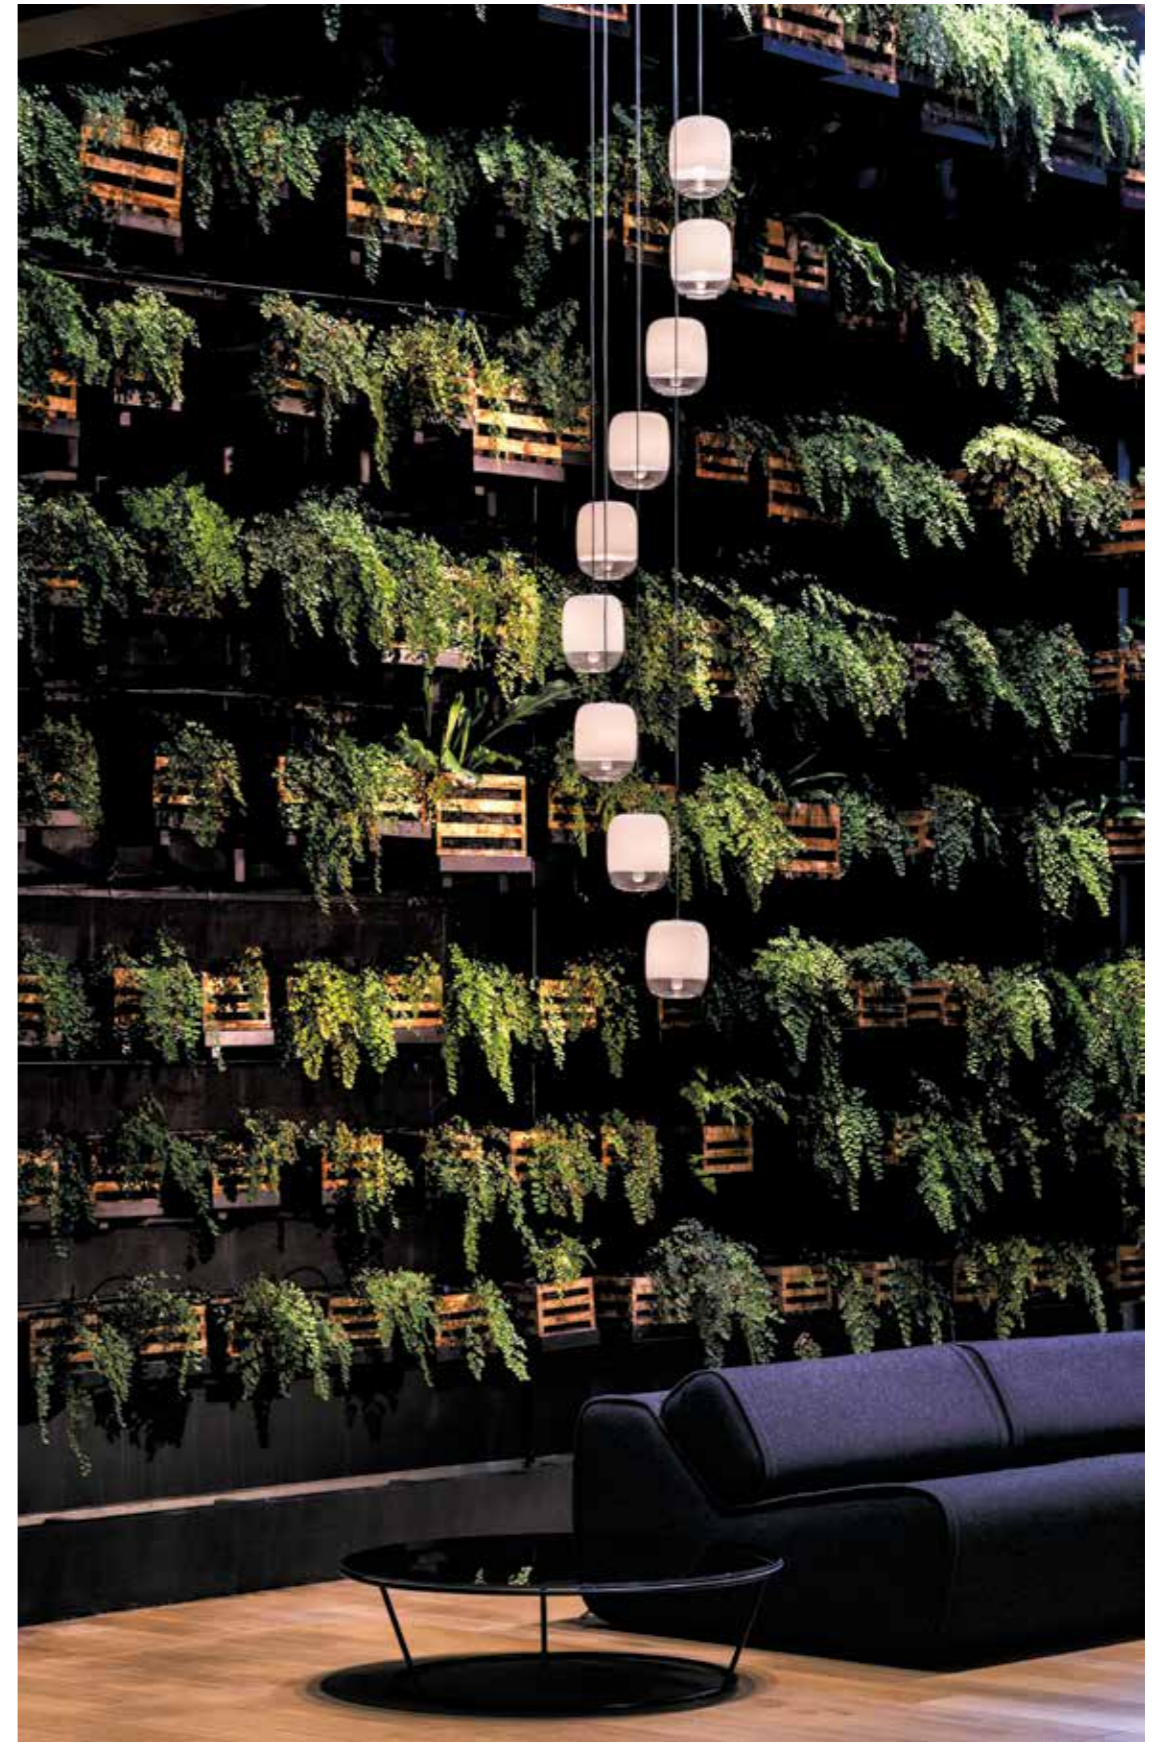

^{IT} In questa pagina: **Gong Mini S1**, versione a sospensione con finitura bianco, rame, argento, nero e foglia oro. ^{EN} On this page: **Gong Mini S1**, suspension version with white, copper, silver, black and gold leaf finish.

^{IT} Nella pagina successiva: **Gong Mini 9R**, versione a sospensione con finitura bianco lucido. ^{EN} On the next page: **Gong Mini 9R**, suspension version with glossy white finish.