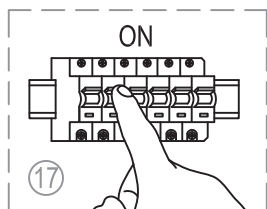

miloox[®]

Model: 1744.175

G9 x 2 x 40W MAX,
220~240V 50/60Hz

 max Ø: 20 mm
max height: 60 mm

- Align hole
- Mounting hole