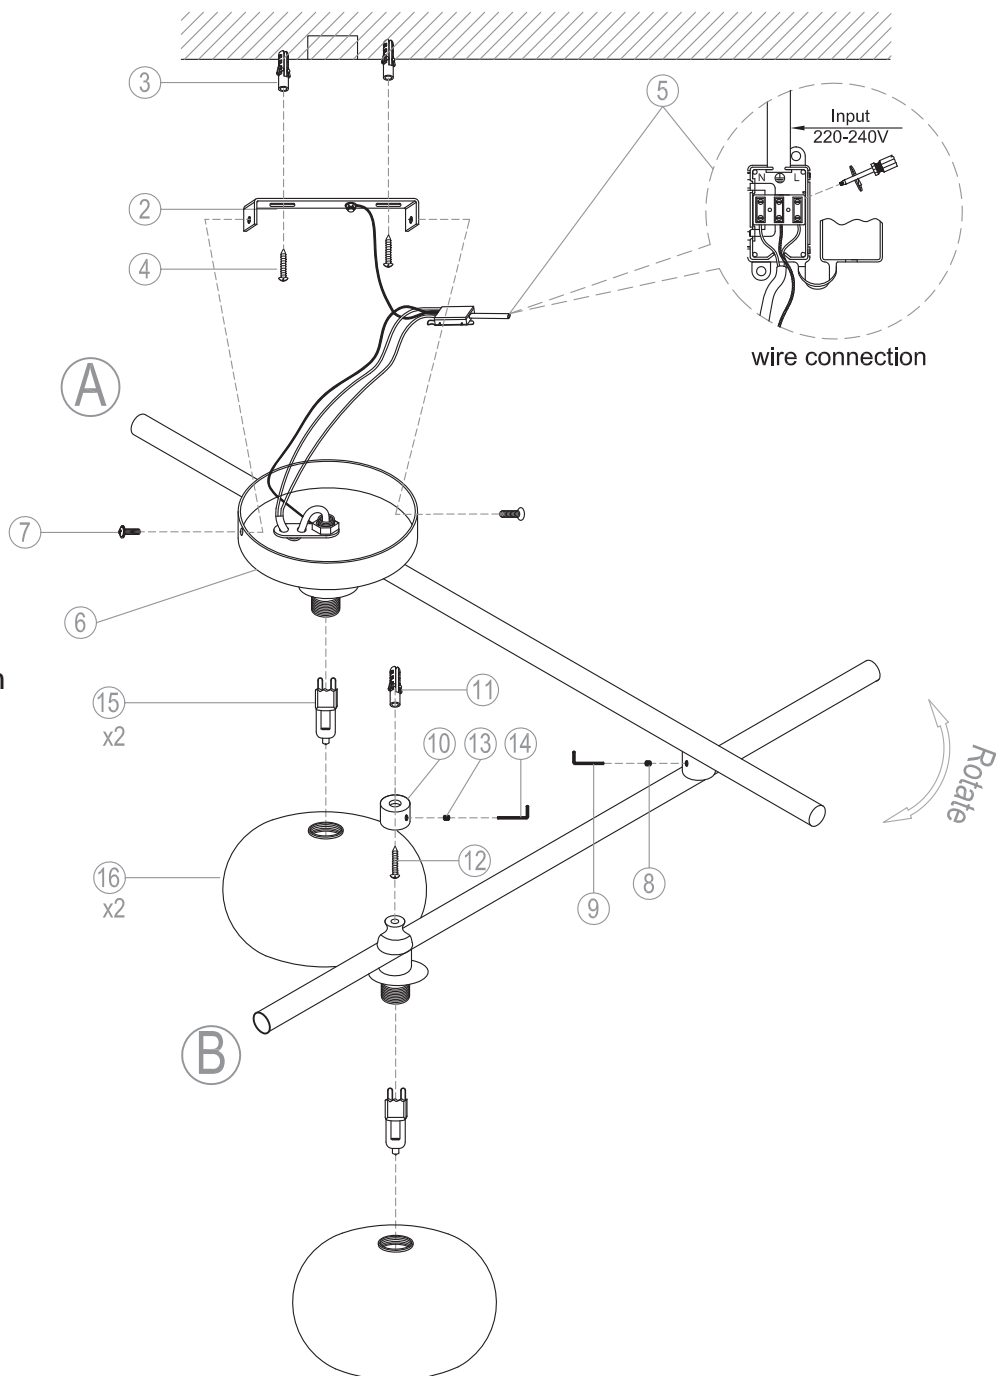

miloox[®]

Model: 1744.175

G9 x 2 x 40W MAX,
220~240V 50/60Hz

 max Ø: 20 mm
max height: 60 mm

- Align hole
- Mounting hole