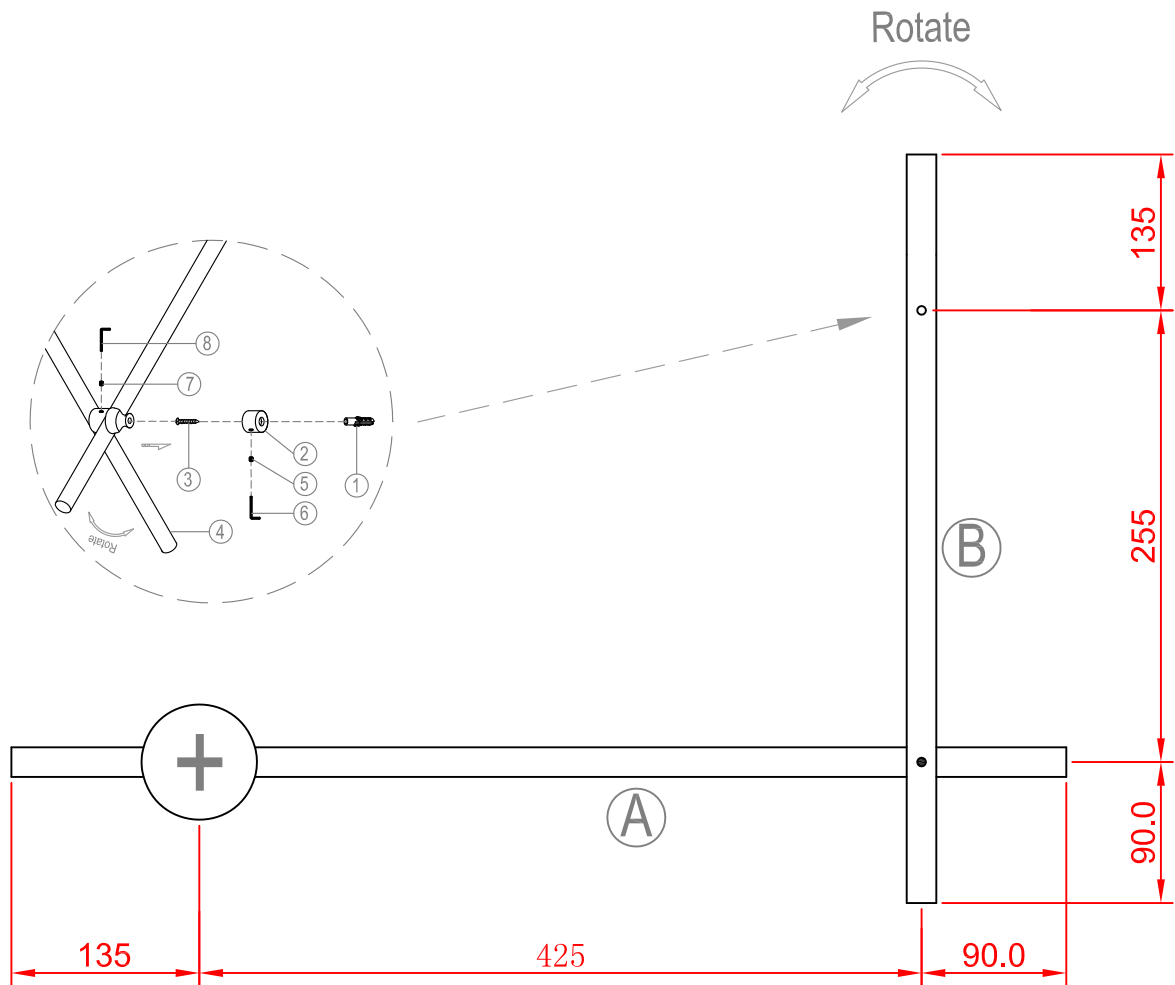

miloox[®]

Model: 1744.175

G9 x 2 x 40W MAX,
220~240V 50/60Hz

 max Ø: 20 mm
max height: 60 mm

- Align hole
- Mounting hole