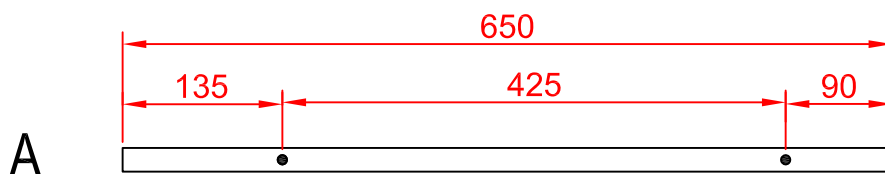

miloox[®]

Model: 1744.175

G9 x 2 x 40W MAX,
220~240V 50/60Hz

 max Ø: 20 mm
max height: 60 mm

- Align hole
- Mounting hole