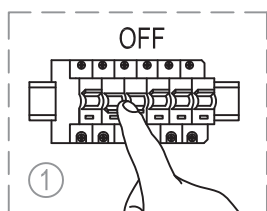

miloox[®]

Model: 1744.175

G9 x 2 x 40W MAX,
220~240V 50/60Hz

 max Ø: 20 mm
max height: 60 mm

- Align hole
- Mounting hole