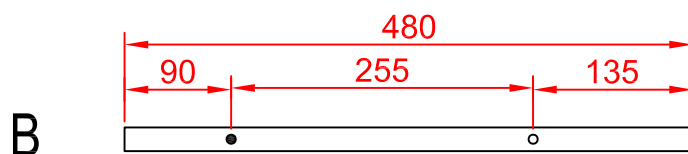

miloox[®]

Model: 1744.175

G9 x 2 x 40W MAX,
220~240V 50/60Hz

 max Ø: 20 mm
max height: 60 mm

- Align hole
- Mounting hole