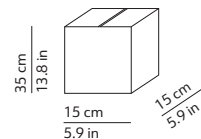

CODES AND DIMENSIONS / CODICI E DIMENSIONI

K218105N
K218105O
K218105R

PACKAGING / IMBALLO

Diffuser
Volume: 0.109 m³ / 3.858 ft³
Gross weight: 4.75 kg / 10.45 lbs

Structure
Volume: 0.008 m³ / 0.278 ft³
Gross weight: 0.87 kg / 1.91 lbs