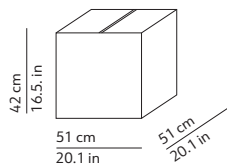

CODES AND DIMENSIONS / CODICI E DIMENSIONI

K218105N
K218105O
K218105R

PACKAGING / IMBALLO

Diffuser
Volume: 0.109 m³ / 3.858 ft³
Gross weight: 4.75 kg / 10.45 lbs

Structure
Volume: 0.008 m³ / 0.278 ft³
Gross weight: 0.87 kg / 1.91 lbs