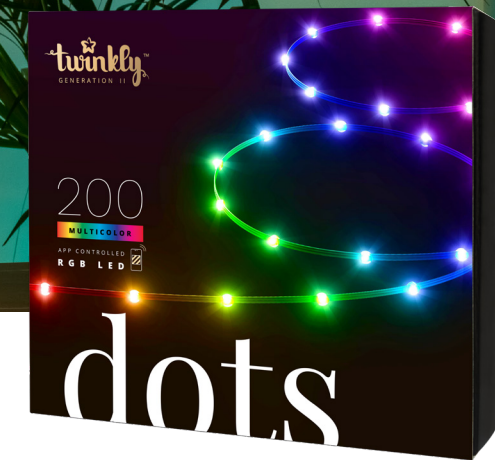

Highlights

- Multicolor RGB LEDs – 16 million colors
- Flexible – can be installed on curved surfaces, below wall units or along walls
- Adhesive – Dots can be stuck to surfaces using the included adhesive pads
- Miniaturized – Dots gets rid of the bulky LED lamps with a nearly-invisible look
- Runs long lengths – Dots is available in several lengths for all applications
- Twinkly App free for iOS and Android on mobile and tablet
- Instant Wi-Fi and Bluetooth® connection
- Dozens of ready-to-play customizable effects, or create your own
- Can be grouped with other Twinkly devices
- Works with Twinkly Music to react to the music played in your environment
- Works with Hey Google and Amazon Alexa
- Works with Apple HomeKit
- Supports Homey
- Integrates with Razer Chroma™ RGB via Twinkly Chroma Connector
- Integrates with OMEN Light Studio on OMEN Gaming Hub
- Smart controller, power adapter with plug (type G) included
- Indoor and outdoor use – IP 44