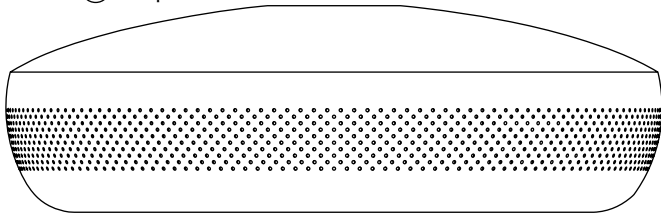

ASSEMBLY GUIDE

Ⓐ x 1 pc.

Ⓑ x 1 pc.

Find assembly videos by using the QR code or by
going online at our website
umage.com/instructions