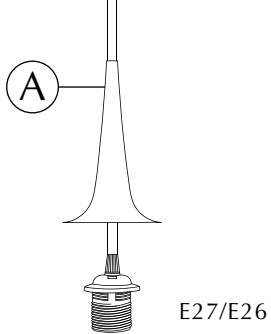

# ASSEMBLY GUIDE

Ⓐ x 1 pc.

Ⓑ x 1 pc.

Find assembly videos by using the QR code or by  
going online at our website  
**[umage.com/instructions](https://umage.com/instructions)**

DESIGNED BY  
SOREN RAVN CHRISTENSEN