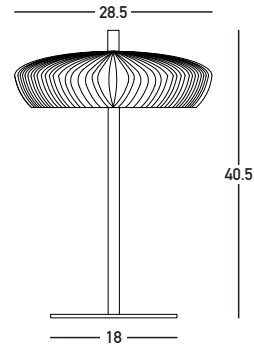

## Physical Specifications

Luminaire Type	Indoor Table Lights
Color	Terracotta-Sandy Black
Material	Metal - Clay
IP	20
Warranty	3 Years

## Dimensions Reference

Overall Dimensions	Ø: 28.5cm H: 40.5cm
Base	Ø: 18cm H: 0.5cm
Cable & Wires	150cm Black Cable Available
Cutting Hole	None
Depth Required	None

## Packing Info

Package Size	L: 34cm W: 34cm H: 20.5cm
Gross Weight	3.25kg