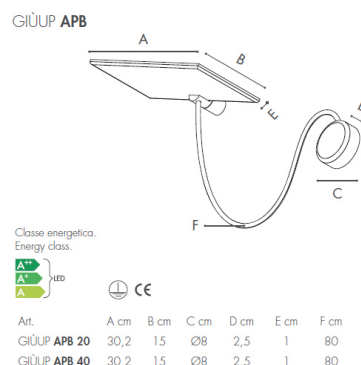

GIÙUP
GIÙUP APB-20

Luminaires

Hersteller	ICONE
Article number	GIÙUP APB-20
Product name	GIÙUP
Product group	wall-mounted luminaire
Mounting type	Surface mounted
Mounting place	Wall
Designer	Marco Pagnoncelli
Test mark	CE

Model / Variant / Configuration

Number / Name	BI
---------------	----

Description

white

Luminaires

Absolute Photometry	
System Light flux	1899.81 Lm
Luminaire output	95.00 Lm/W
LiTG class	A40
CIE flux codes	47 80 97 100 100
System power	20.0W
Protection class	Protection class I
Protection degree	IP 20

Dimensions

Length/Width/Height	302mm/25mm/80mm
Installation depth	1800

Light Source

Lamp type	1 x LED
ZVEI / ILCOS	LED / LED
Lamp power	20 W
System power	20 W
Light flux	1900 lm
Colour temperature	3000K
Colour rendering	1B
Lifetime	50000 h

Description

A collection with a classical design made of turned aluminium.
The body of the fitting is adjustable for a comfortable indirect lighting.
The 220V LED, highly performing and efficient, don' t need any driver.
Energy class A++, A+, A - Registered design