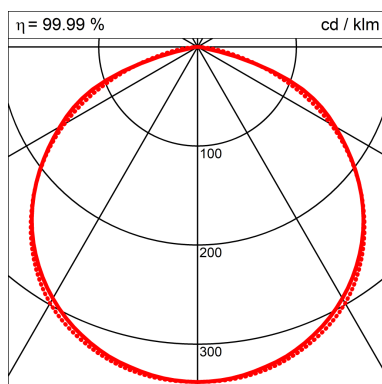

GIÙUP
GIÙUP APB-20

Luminaires

Hersteller	ICONE
Article number	GIÙUP APB-20
Product name	GIÙUP
Product group	wall-mounted luminaire
Mounting type	Surface mounted
Mounting place	Wall
Designer	Marco Pagnoncelli
Test mark	CE

Model / Variant / Configuration

Number / Name	BI

Description

white

Luminaires

Absolute Photometry	
System Light flux	1899.81 Lm
Luminaire output	95.00 Lm/W
LiTG class	A40
CIE flux codes	47 80 97 100 100
System power	20.0W
Protection class	Protection class I
Protection degree	IP 20