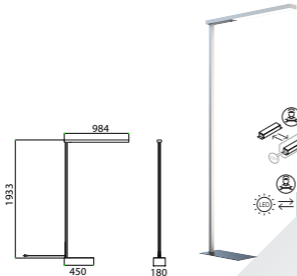

ARCCHIO

UOM: mm

Art.-No.: 9968030

incl. LED L9001463
+ L9001464
↑3400 + ↓3400lm Modul
↑2378 + ↓2120lm Lamp
↑22W + ↓22W LED
50W Total
230V~50Hz
4000 K
CRI >80
50000 h
100000 ON/ OFF

IP20

UK
CA

4

251096