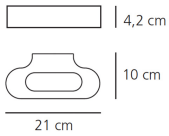

LUMINAIRE

- Power Supply: **Electronic**
- Watt: **20W**
- Voltage: **220V-240V**
- Delivered lumens output: **1344lm**
- CCT: **3000K**
- Efficiency: **80%**
- Efficacy: **67.19lm/W**
- CRI: **90**
- Dimmable Typology: **Push**

Notes

Lamp included.

DESCRIPTION

PRODUCT CODE: 0615020A

FEATURES

- Article Code: **0615020A**
- Colour: **Silver**
- Installation: **Wall**
- Material: **Aluminium, methacrylate, polycarbonate**
- Series: **Design Collection**
- Environment: **Indoor**
- Area contract: **Hospitality, null**
- Emission: **Direct/indirect**
- design by: **Neil Poulton**

DIMENSIONS

- Length: **cm 21**
- Width: **cm 10**
- Height: **cm 4.2**
- Glow Wire Test: **750°C**

SOURCES INCLUDED

- Category: **Led**
- Number: **1**
- Watt: **20W**
- Delivered lumens output: **1500lm**
- Color temperature (K): **3000K**