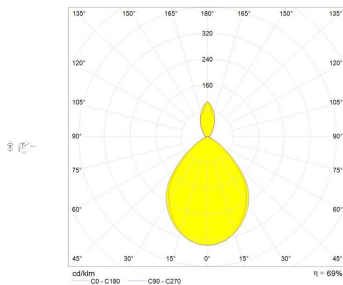

## DIMENSIONS

- Length: **cm 11**
- Height: **cm 20**
- Depth: **cm 20**
- Glow Wire Test: **750°**

## SOURCES INCLUDED

- Category: **Led**
- Number: **1**
- Watt: **7W**
- Delivered lumens output: **676lm**
- Color temperature (K): **2700K**
- CRI: **90**
- Color Tolerance: **MacAdam 2SDCM**
- Efficacy: **99lm/W**
- Service Life: **50000-L90**