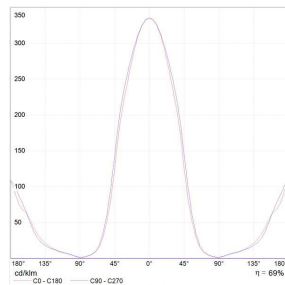

## DIMENSIONS

- Length: **cm 11**
- Height: **cm 20**
- Depth: **cm 20**
- Glow Wire Test: **750°**

## SOURCES INCLUDED

- Category: **Led**
- Number: **1**
- Watt: **7W**
- Delivered lumens output: **676lm**
- Color temperature (K): **2700K**
- CRI: **90**
- Color Tolerance: **MacAdam 2SDCM**
- Efficacy: **99lm/W**
- Service Life: **50000-L90**