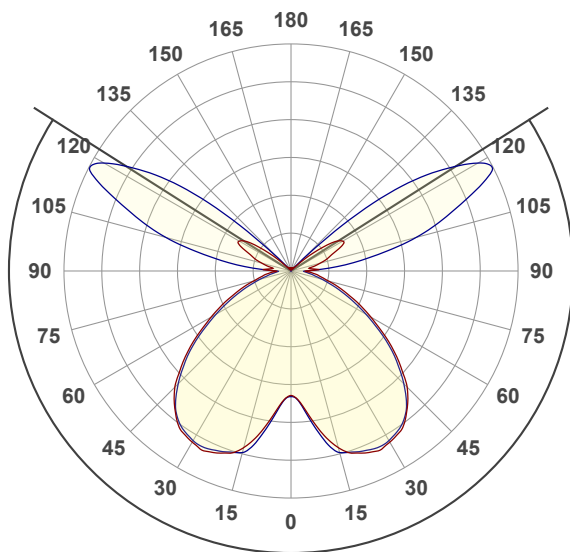

NUURA

Blossi 1

Nordic Gold / Clear

LIGHT CALCULATIONS

Light efficiency:

Light quality:

Color temperature: