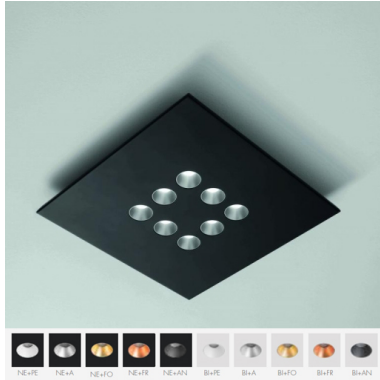

CONFORT
CONFORT 8Q

Luminaires

Hersteller	ICONE
Article number	CONFORT 8Q
Product name	CONFORT
Product group	ceiling mounted luminaire
Mounting type	Surface mounted
Mounting place	Ceiling
Designer	Marco Pagnoncelli
Test mark	CE

Model / Variant / Configuration

Number / Name	NE-A
---------------	------

Description

black + aluminium

Luminaires

Absolute Photometry	
System Light flux	2799.72 Lm
Luminaire output	77.80 Lm/W
LiTG class	A40
CIE flux codes	47 79 97 100 100
System power	36.0W
Protection class	Protection class I
Protection degree	IP 20

Dimensions

Length/Width/Height	450mm/450mm/45mm
---------------------	------------------

Light Source

Lamp type	1 x LED
ZVEI / ILCOS	LED / LED
Lamp power	36 W
System power	36 W
Light flux	2800 lm
Colour temperature	3000K
Colour rendering	1B
Lifetime	50000 h

Description

Aluminium ceiling luminaire available in different sizes and wattages.

Direct light emission with LED 220V, no power supply needed.

Color finishing: white or black with reflectors aluminium (A), pearl white (PE), anthracite (AN), gold leaf (FO), copper leaf (FR).