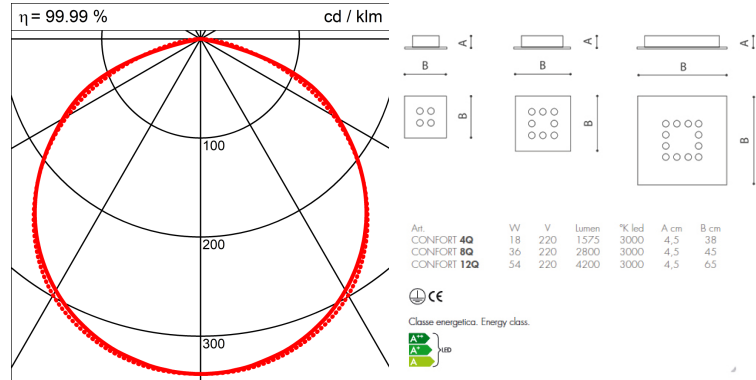

CONFORT
CONFORT 8Q

Luminaires

Hersteller	ICONE
Article number	CONFORT 8Q
Product name	CONFORT
Product group	ceiling mounted luminaire
Mounting type	Surface mounted
Mounting place	Ceiling
Designer	Marco Pagnoncelli
Test mark	CE

Model / Variant / Configuration

Number / Name	NE-A

Description

black + aluminium

Luminaires

Absolute Photometry	
System Light flux	2799.72 Lm
Luminaire output	77.80 Lm/W
LiTG class	A40
CIE flux codes	47 79 97 100 100
System power	36.0W
Protection class	Protection class I
Protection degree	IP 20