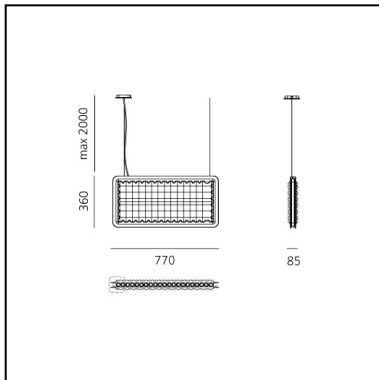

Eggboard Baffle - 800x400 - Suspension - Direct Sharp + Indirect Diffused - 3000K - Dimmable DALI - White Cream

Progetto CMR - Giacobone &
Roj

IP20   Dimmerable: 

LUMINAIRE

- Watt: **29W**
- Delivered lumens output: **2327lm**
- CCT: **3000K**
- Efficiency: **71%**
- Efficacy: **80.23lm/W**
- CRI: **80**

DIMENSIONS

- Length: **cm 80**
- Width: **cm 8**
- Height: **cm 40**

SOURCES INCLUDED

- Category: **Led**
- Number: **1**
- Watt: **9W**
- Color Tolerance: **MacAdam 3SDCM**
- Service Life: **L90 (10K) > 60000h**