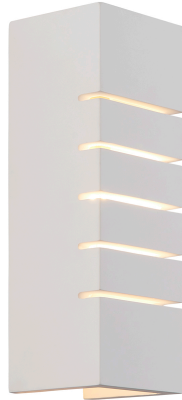

LANCIO SQUARE | WALL LIGHT | WHITE

2412501001

nordlux®

Voltage (V): 220-240 Volt
IP degree: IP20
Maximum bulb wattage (W): 5
Class (Class 1, Class 2, Class 3):
Class 2 (Double isolated)
Socket type: G9
Switch placement: On the cable
Parallel connection: False

Height (cm): 21.5
Width (cm): 7.5
EAN: 5704924018589
TUN: 2378772
Item Number: 2412501001
Pcs Per Master Carton: 3

Sales Box Height (cm): 28.5
Sales Box Width(cm): 14
Sales Box Depth (cm): 12
Sales Box Volume m³ : 0.0048
Product net weight (kg): 0.96

Primary material: Plaster
Secondary material: Metal
Colour of the cable: White
Length of the cable (cm): 150
Surface material of the cable:
Plastic
Is the cable replaceable: True
Colour: White

- Minimalist style
- Satin-soft surface
- Soft and diffused light

Lancio Square has a modern and streamlined design expression that provides a pleasant, diffused light. This delicate wall lamp will create a cosy ambience and complement any interior design.