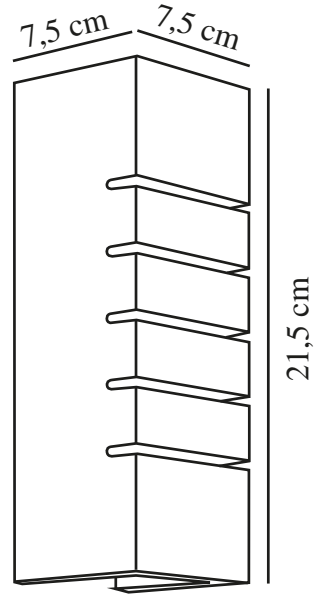

LANCIO SQUARE | WALL LIGHT | WHITE

2412501001

nordlux®

Voltage (V): 220-240 Volt
IP degree: IP20
Maximum bulb wattage (W): 5
Class (Class 1, Class 2, Class 3):
Class 2 (Double isolated)
Socket type: G9
Switch placement: On the cable
Parallel connection: False

Height (cm): 21.5
Width (cm): 7.5
EAN: 5704924018589
TUN: 2378772
Item Number: 2412501001
Pcs Per Master Carton: 3

Sales Box Height (cm): 28.5
Sales Box Width(cm): 14
Sales Box Depth (cm): 12
Sales Box Volume m³ : 0.0048
Product net weight (kg): 0.96

Primary material: Plaster
Secondary material: Metal
Colour of the cable: White
Length of the cable (cm): 150
Surface material of the cable:
Plastic
Is the cable replaceable: True
Colour: White

- Minimalist style
- Satin-soft surface
- Soft and diffused light