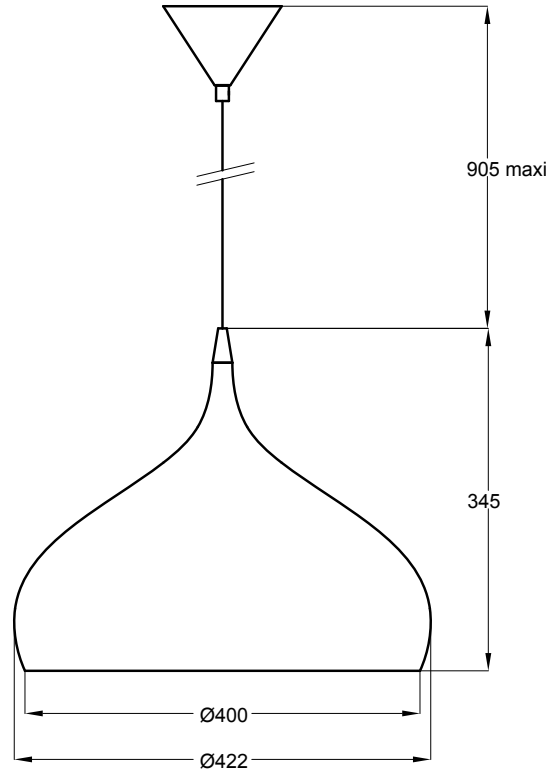

# NORMA S

Ceiling light

Warm and cosy  
lighting

With its soft and round shapes, NORMA is in the line with the «cocooning» tendency. The golden inside of its shade provides a warm lighting for a high luminous comfort. Equipped with socket E27 max. 40W.  
Product delivered without bulb.

## • TECHNICAL SPECIFICATIONS

Light source \_\_\_\_\_ E27  
Power \_\_\_\_\_ 12W maxi  
Material \_\_\_\_\_ Aluminium  
Color \_\_\_\_\_ ●

## • COMMERCIAL SPECIFICATIONS

Weight \_\_\_\_\_ 2,3 kg  
Warranty \_\_\_\_\_ 2 years  
EAN Code \_\_\_\_\_ ● 3131130362328

**ALUMINOR**  
L U M I N A I R E S

852 CD 15, 06390 CONTES, FRANCE // +33 (0)4 93 91 60 10  
contact@aluminor.fr // www.aluminor.fr