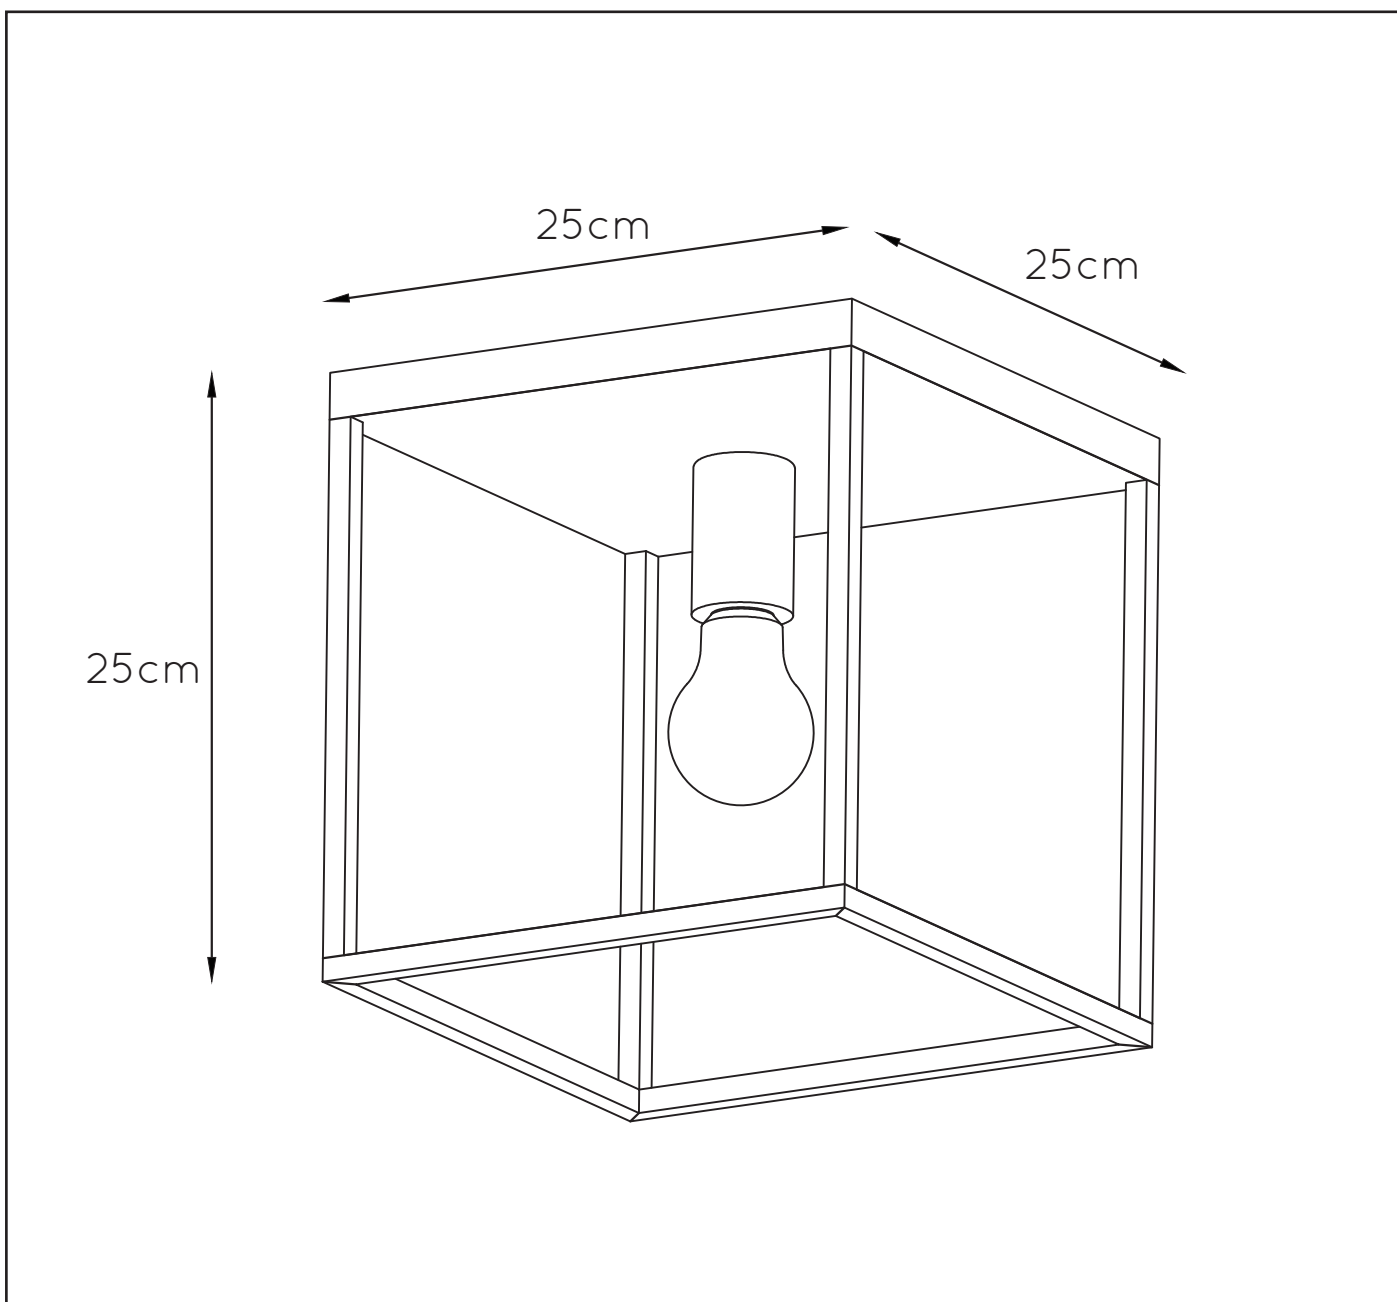

ARTHUR

Item number : 08124/01/30

EAN code : 5411212082886