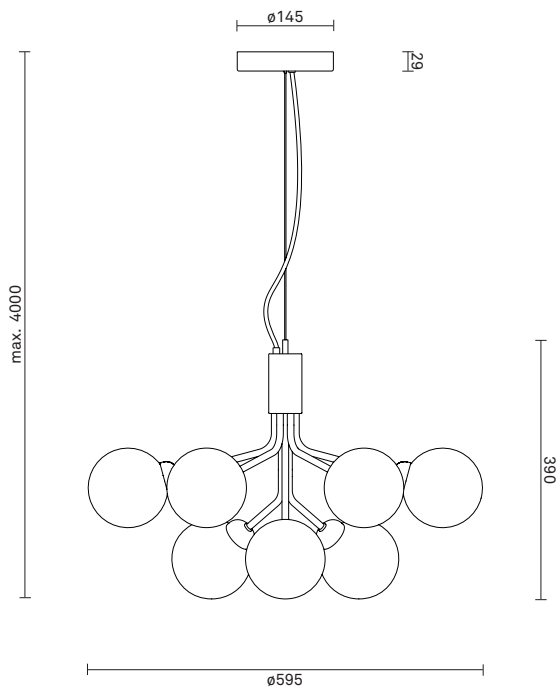

TECHNICAL INFO

Product no.: 05090424

Type: Suspension - Indoor

Colour:

Glass: Opal White

Metal: Brushed Brass Finish

Cable: Gold

Materials:

Anodized metal

Mouth-blown glass

Fabric covered cable

Dimensions:

ø595mm x 390mm

Ceiling plate: ø145mm x 29mm

Fabric cable - Length: 4000mm

Product weight: