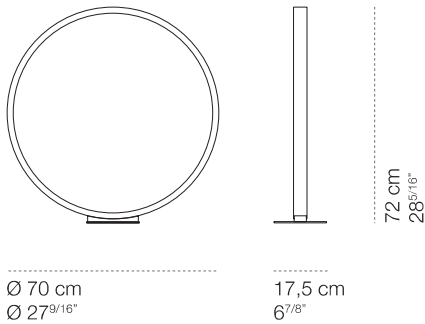

Assolo70 terra

luminaire	
materials	aluminium
environment	interiors
mounting location	floor
emission	indirect light
weight	6,3 kg
voltage	230V
ballast	integrated electronic dimmable
dimmer	electronic in-line
insulation class	2
plug	european 2 poles
IP classification	IP20
certifications	CE
design	Luta Bettonica, 2013

light source	
source	LED
number of led	1
power	27W
luminous flux	2.900 lm
colour temperature	2.800K
CRI	= 92

finish			
white cod 1572H	black cod 1573H	matt gold cod G1572	colour on demand monocolour

versions		
Assolo appoggio	Assolo43 appoggio	Assolo70 terra