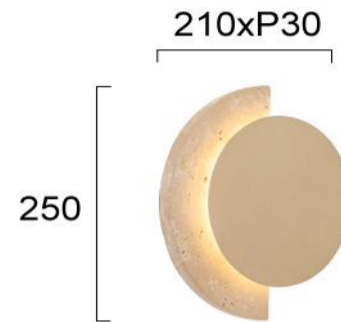

Product Datasheet

Code	4337600
Description	Wall Light L:210 Miranda
Family	MIRANDA
Type	WALL LIGHTS
Type of Lamp	LED module
Watt	13W
Volt	220-240V AC
Hertz	50/60 Hz
Class	Class I
IP	IP20
Environment	Indoor
Color	GOLD/BEIGE
Material	ELECTROSTATIC PAINTED STEEL/TRAVERTINE
Length	L:210
Height	H:250
Width	P:30
Kelvin	3000K
Lumen	727Lm
Beam Angle	CRI 82
Dimmable	Non-Dimmable