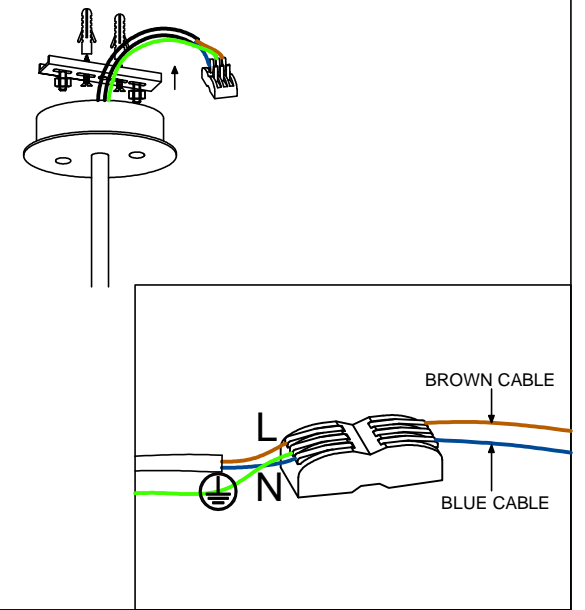

DALT

C1280/6/NEG
C1280/6/ORO

aromas

Power:
220-240V AC / 50/60Hz /
6 x G9 MAX 5W LED

1

2

3

4