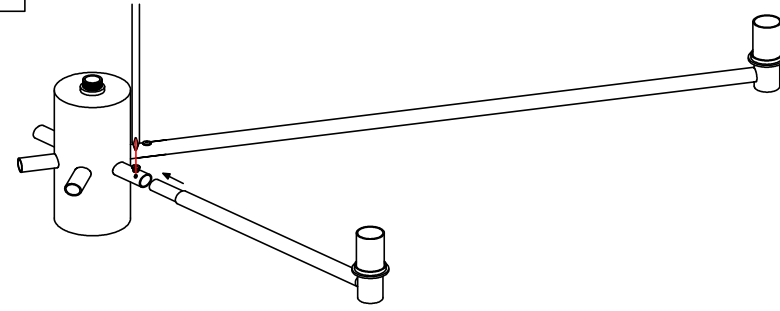

DALT

C1280/6/NEG
C1280/6/ORO

aromas

Power:
220-240V AC / 50/60Hz /
6 x G9 MAX 5W LED

1

2

3

4