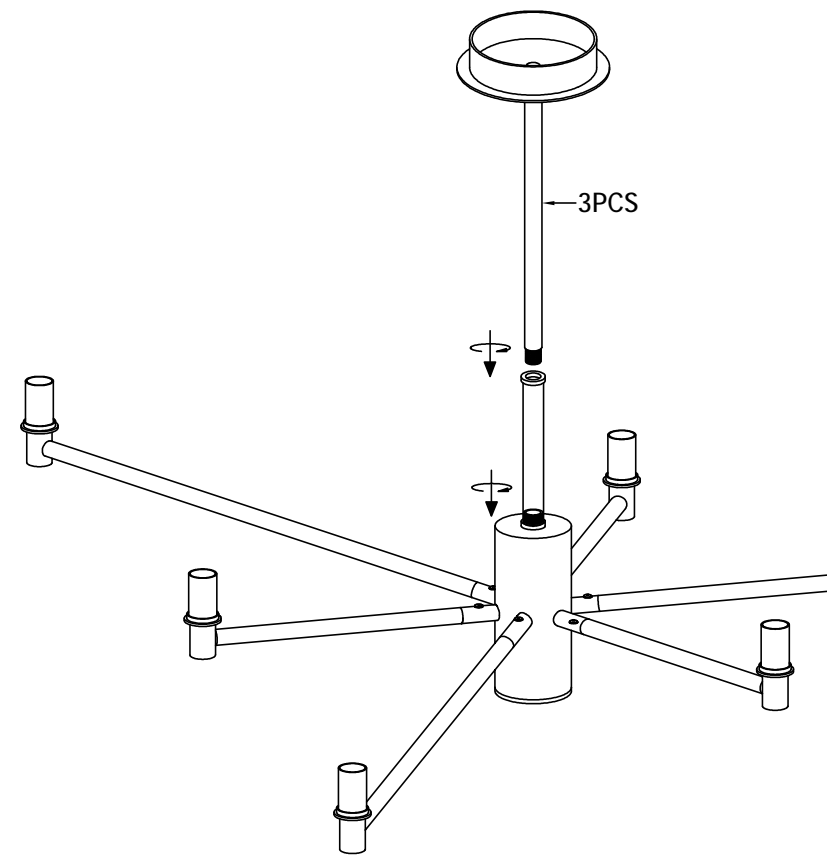

DALT

C1280/6/NEG
C1280/6/ORO

aromas

Power:
220-240V AC / 50/60Hz /
6 x G9 MAX 5W LED

1

2

3

4