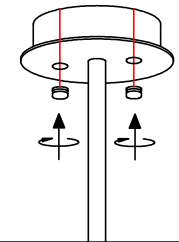

DALT

C1280/6/NEG
C1280/6/ORO

aromas

Power:
220-240V AC / 50/60Hz /
6 x G9 MAX 5W LED

1

2

3

4

5

6

7