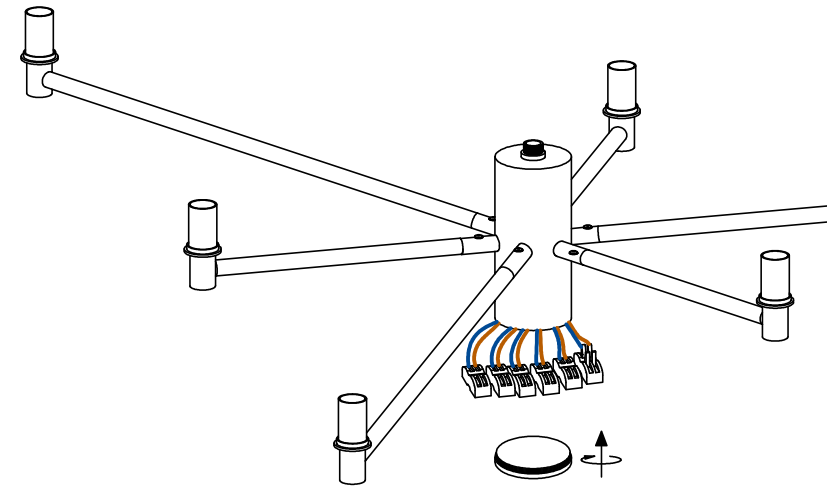

DALT

C1280/6/NEG
C1280/6/ORO

aromas

Power:
220-240V AC / 50/60Hz /
6 x G9 MAX 5W LED

1

2

3

4