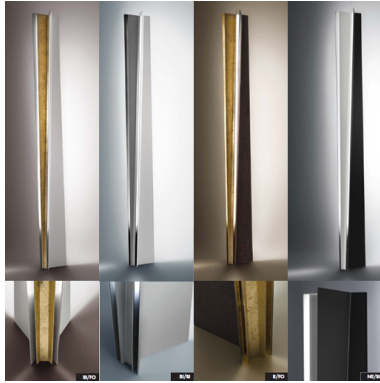

REVERSE
REVERSE DIM-BI-FO

REVERSE ONOFF
REVERSE DIM

Classe energetica.
Energy class.

Art.

REVERSE ONOFF
DIM

A cm B cm C cm D cm

18 182 16 8

CE

Luminaires

Hersteller	ICONE
Article number	REVERSE DIM-BI-FO
Product name	REVERSE
Product group	freestanding uplighter
Mounting type	Surface mounted
Mounting place	Floor
Designer	Marco Pagnoncelli
Test mark	CE

Description

A floor lamp made in bent aluminium with an essential design.

Its mirror-like surfaces give atmosphere lighting in the front side and ambient lighting on its rear.

The only 6mm thick aluminium disc has a smooth profile, to enhance its class and uniqueness even in the details of its colour.

The lighting is highly efficient thanks to 24V LED stripes.

Available with 3000 °K or 2700 °K LED colour temperature.

Registered design

Energy class A++, A+, A