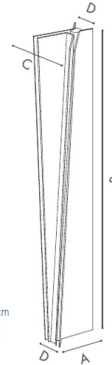

REVERSE
REVERSE DIM-BI-FO

REVERSE ONOFF
REVERSE DIM

Classe energetica.
Energy class.

Art.

REVERSE ONOFF
DIM

A cm B cm C cm D cm

18 182 16 8

CE

Luminaires

Hersteller	ICONE
Article number	REVERSE DIM-BI-FO
Product name	REVERSE
Product group	freestanding uplighter
Mounting type	Surface mounted
Mounting place	Floor
Designer	Marco Pagnoncelli
Test mark	CE

Model / Variant / Configuration

Number / Name	---
---------------	-----

Description

Product without accessories

Luminaires

Protection class	Protection class I
Protection degree	IP 20

Dimensions

Length/Width/Height	180mm/160mm/1820mm
---------------------	--------------------

Description

A floor lamp made in bent aluminium with an essential design.

Its mirror-like surfaces give atmosphere lighting in the front side and ambient lighting on its rear.

The only 6mm thick aluminium disc has a smooth profile, to enhance its class and uniqueness even in the details of its colour.