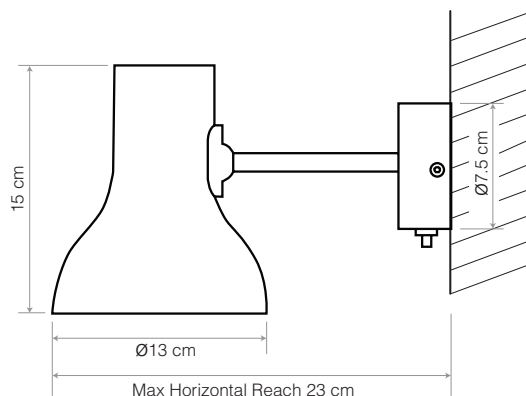

Electrical

- Voltage: 220/240V, 50/60Hz
- Class II - Double insulated
- E27 lamp holder
- Maximum permitted bulb: 20W CFL / 10W LED E27
- Push switch on wall plate
- Light can be wired to an external light switch