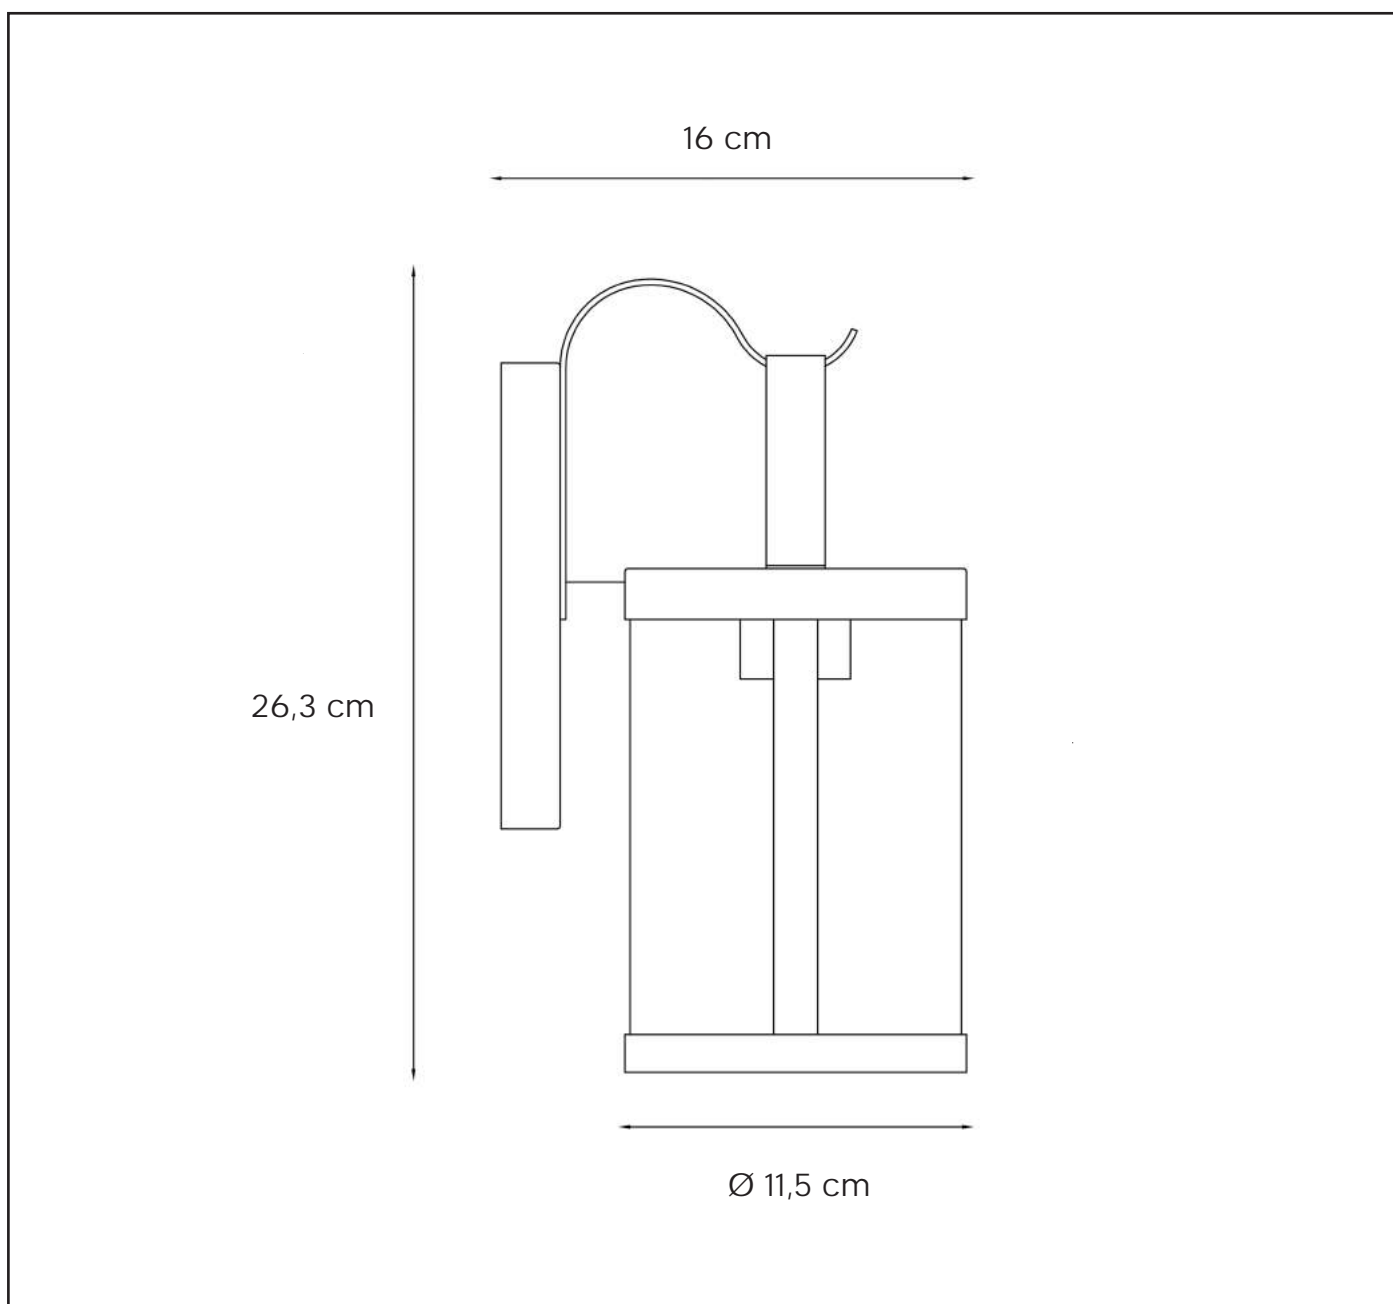

General

Dimensions LxWxH : 16 cm x 11,5 cm x 26,3 cm

Height minimum : 26,3 cm

Height maximum : 26,3 cm

Dimensions shade LxWxH : -

Main material : Metal

Ceiling rose material : -

Color : Matt black

Style : landelijk

Shape : Round

Weight : 1 kg

Warranty : 2 years

Product specifications

Dimmable : No

Light direction : Downlight

Adjustable in height : No

Explanation of IP numbers for degrees of protection, see safety instruction manual in the box.

For more specifications of this product please visit

www.lucide.com

LUCIDE

TECHNICAL DRAWING & DIMENSIONS

LINDELO

Item number : 29825/01/30

EAN code : 5411212290366

For more specifications, dimensions please visit

www.lucide.com

LUCIDE

INSTALLATION DRAWING SPECIFICATIONS