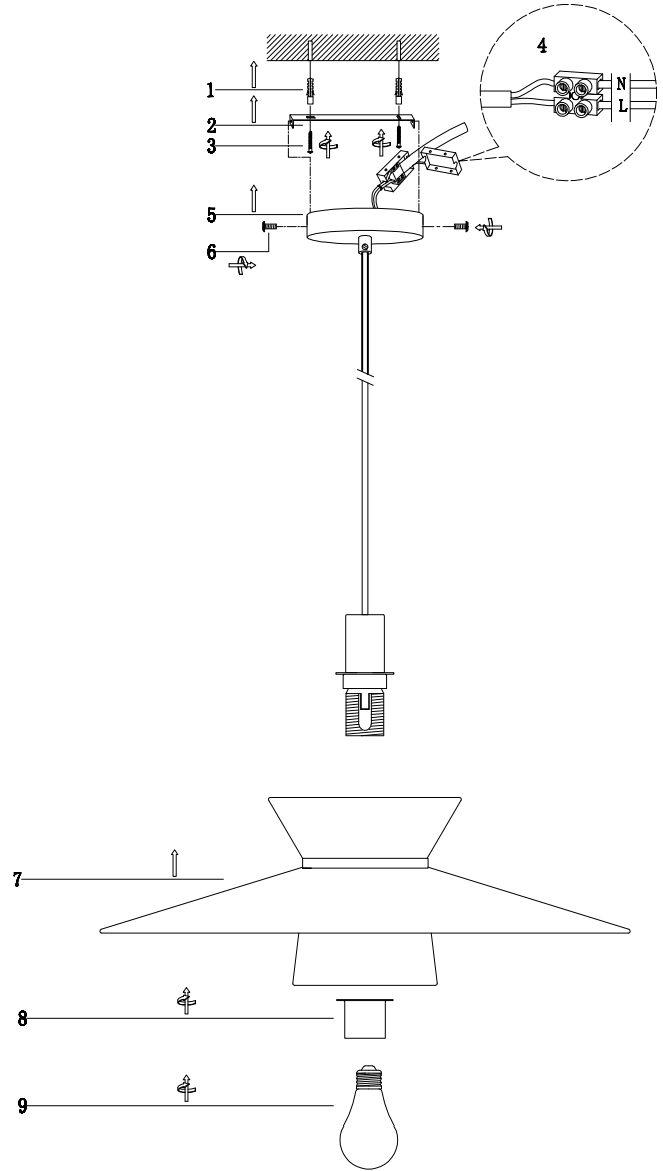

KARE

DESIGN

55974 Pendant Lamp
Riva Ø87cm
 Bulb not included

NO	A	B	C	D	E	F	G
TYPE							
QTY	1PC	0PC	1PC	1PC	2PCS	2PCS	2PCS

55974 Pendant Lamp Riva Ø87cm
Bulb not included

KARRE
DESIGN

1 X   10

55974 Pendant Lamp Riva Ø87cm
 Bulb not included

KARE
 DESIGN

NO	A	B	C	D	E	F	G
TYPE							
QTY	1PC	0PC	1PC	1PC	2PCS	2PCS	2PCS