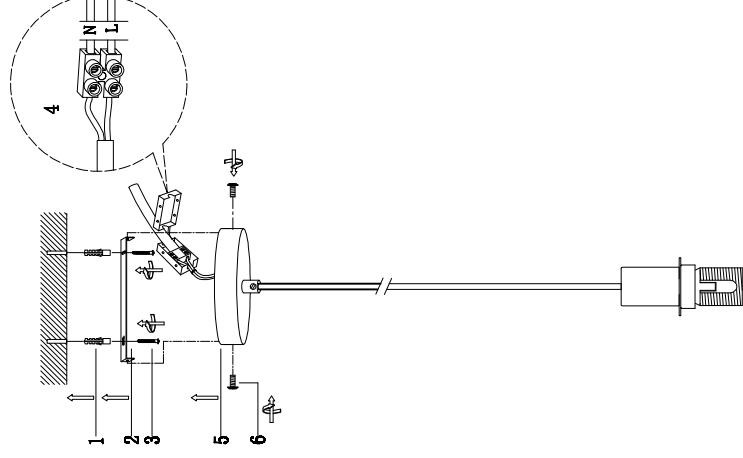

KARE

DESIGN

55974 Pendant Lamp
Riva Ø87cm
 Bulb not included

NO	A	B	C	D	E	F	G
TYPE							
QTY	1PC	0PC	1PC	1PC	2PCS	2PCS	2PCS

55974 Pendant Lamp Riva Ø87cm
Bulb not included

KARRE
DESIGN

1 X   10

55974 Pendant Lamp Riva Ø87cm
 Bulb not included

KARE
 DESIGN

NO	A	B	C	D	E	F	G
TYPE							
QTY	1PC	0PC	1PC	1PC	2PCS	2PCS	2PCS