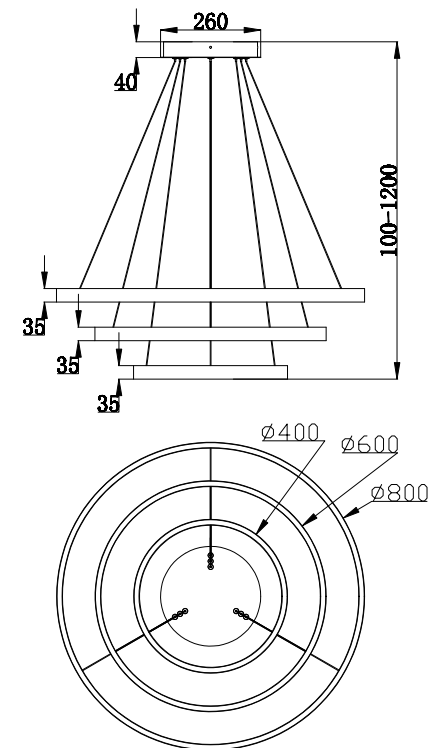

# Instruction

MOD058PL-L100BS4K

MAX 115W  
6900 Lumen

Model: MOD058PL-L100BS4K  
Collection: Technical  
Series: Rim

Pendant Lamps