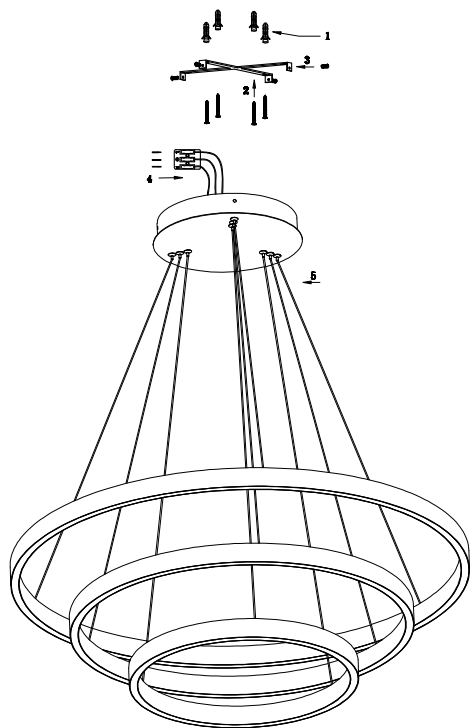

# Instruction

MOD058PL-L100BS4K

MAX 115W  
6900 Lumen

Model: MOD058PL-L100BS4K  
Collection: Technical  
Series: Rim

Pendant Lamps