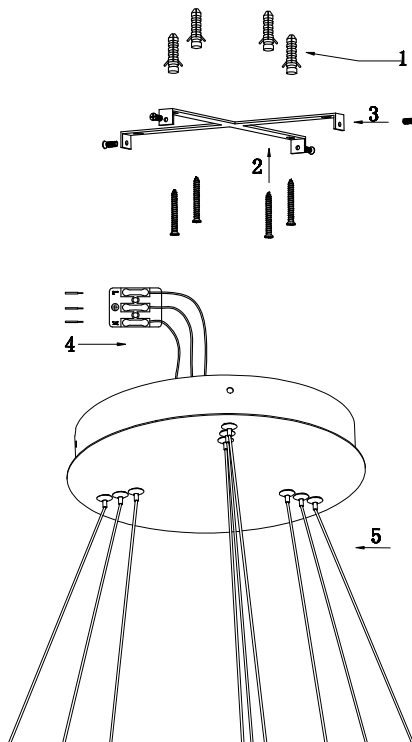

# Instruction

MOD058PL-L100BS4K

MAX 115W  
6900 Lumen

Model: MOD058PL-L100BS4K  
Collection: Technical  
Series: Rim

Pendant Lamps